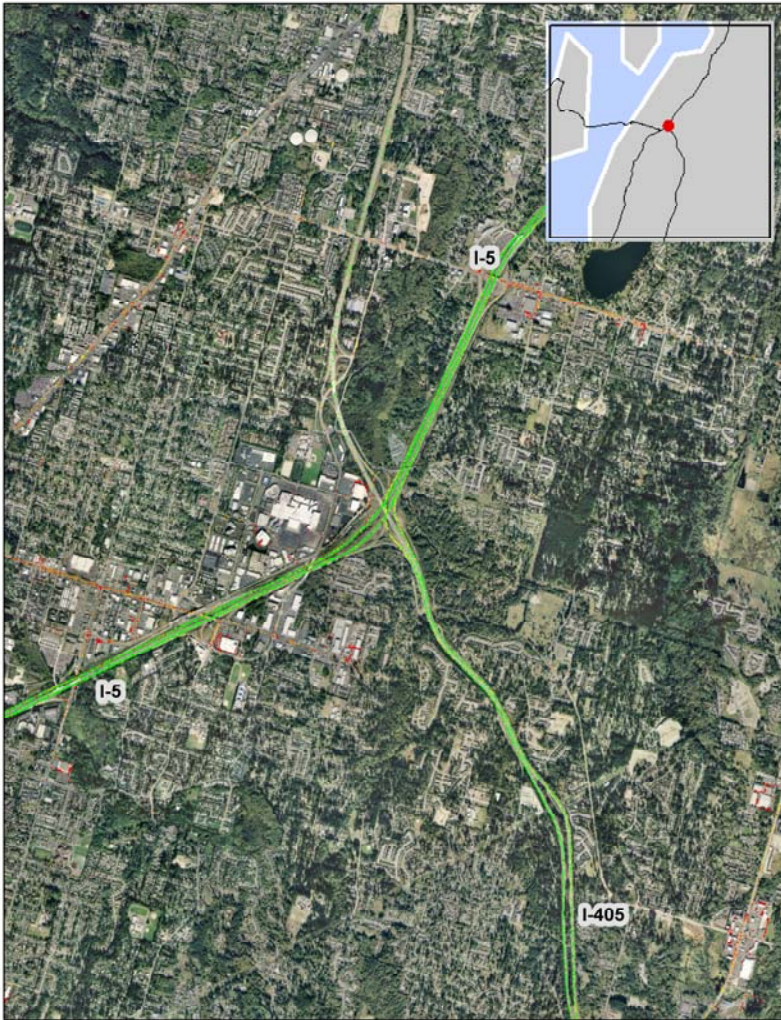

# Lynnwood, WA: I-5 at I-405

## Summary

National Ranking by Congestion Index	120
Average Speed	52
Peak Average Speed	45
Nonpeak Average Speed	54
Nonpeak/Peak Ratio	1.20

**Average Speed by Time of Day  
I-5 at I-405**