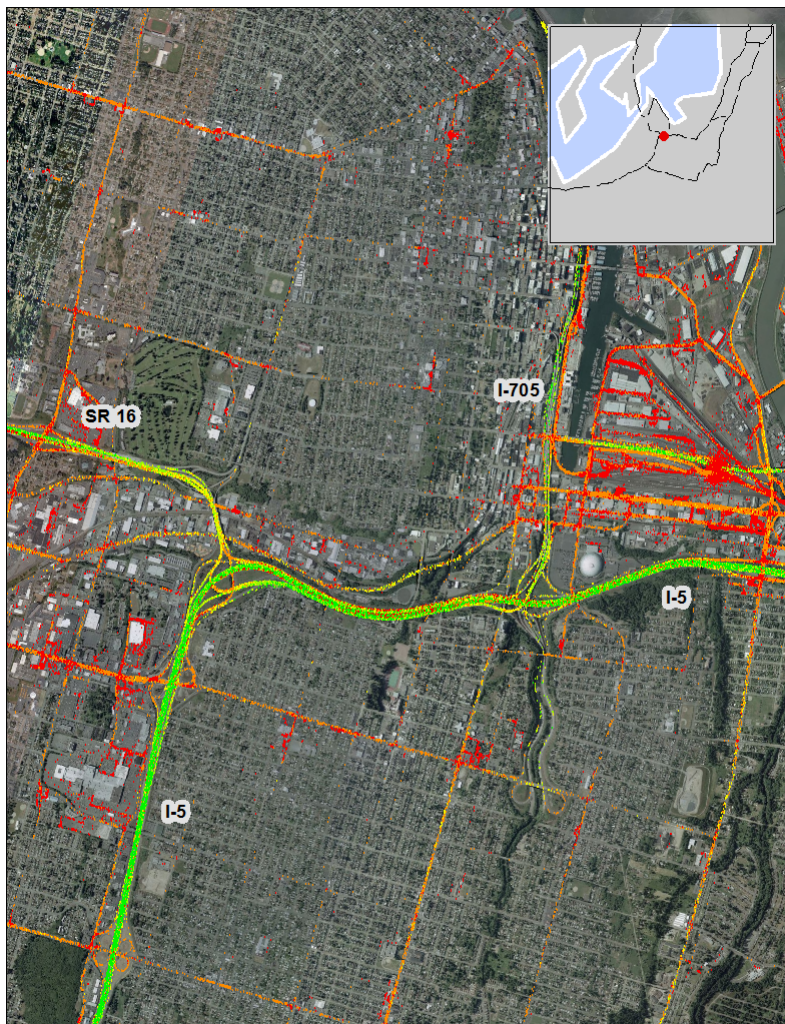

# Tacoma, WA: I-5 at I-705/SR 16

## Summary

National Ranking by  
Congestion Index

**68**

Average Speed

**48**

Peak Average Speed

**43**

Nonpeak Average  
Speed

### Average Speed by Time of Day I-5 at I-705/SR 16