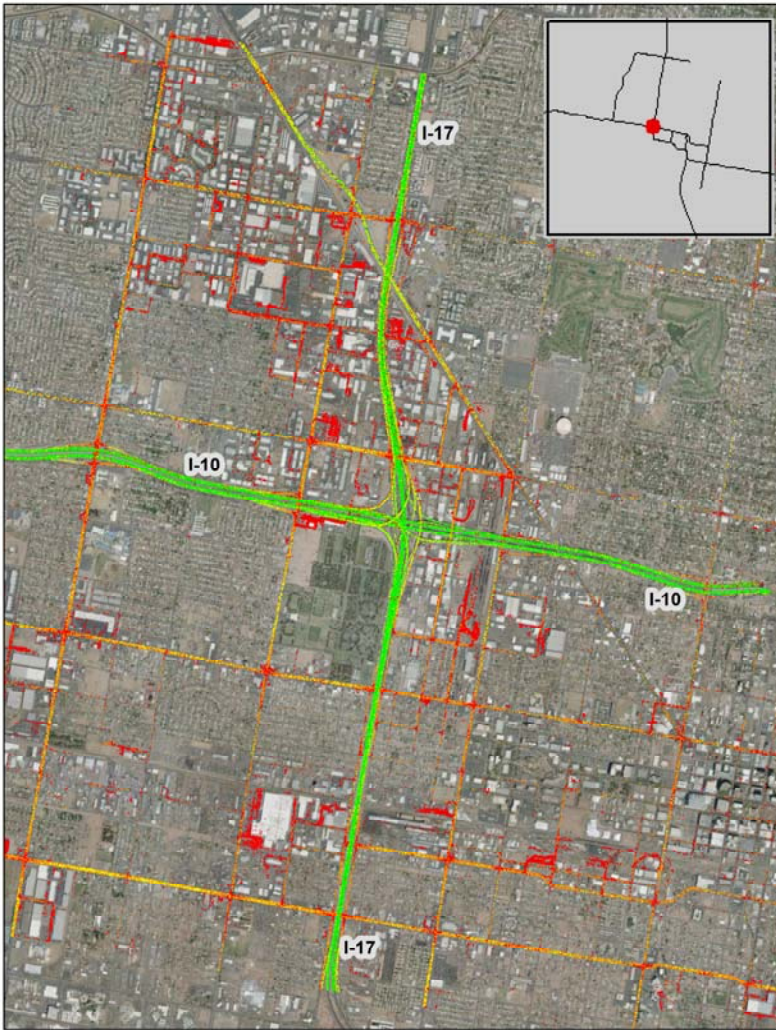

# Phoenix, AZ: I-17 at I-10

## Summary

National Ranking by Congestion Index	<b>64</b>
Average Speed	<b>51</b>
Peak Average Speed	<b>45</b>
Nonpeak Average Speed	<b>54</b>
Nonpeak/Peak Ratio	<b>1.21</b>

**Average Speed by Time of Day  
I-17 at I-10**