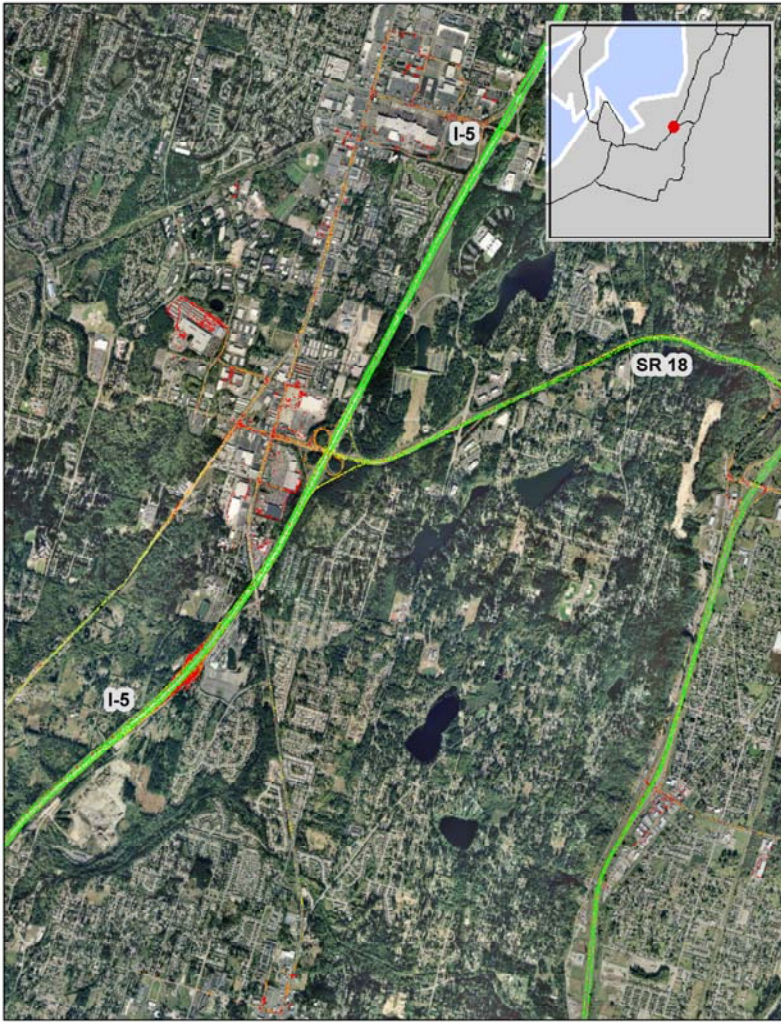

# Federal Way, WA: SR 18 at I-5

## Summary

National Ranking by Congestion Index	87
Average Speed	51
Peak Average Speed	45
Nonpeak Average Speed	54
Nonpeak/Peak Ratio	1.18

**Average Speed by Time of Day  
SR 18 at I-5**