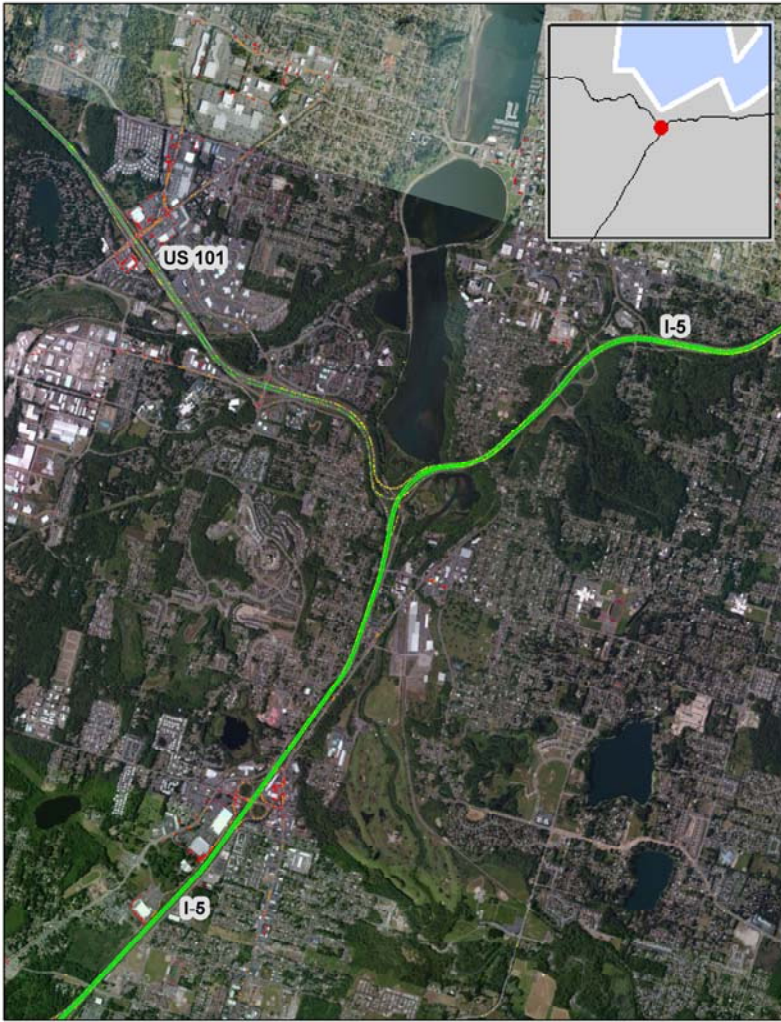

Olympia, WA: I-5 at US 101

Summary

National Ranking by Congestion Index	167
Average Speed	55
Peak Average Speed	54
Nonpeak Average Speed	55
Nonpeak/Peak Ratio	1.02

Average Speed by Time of Day
I-5 at US 101