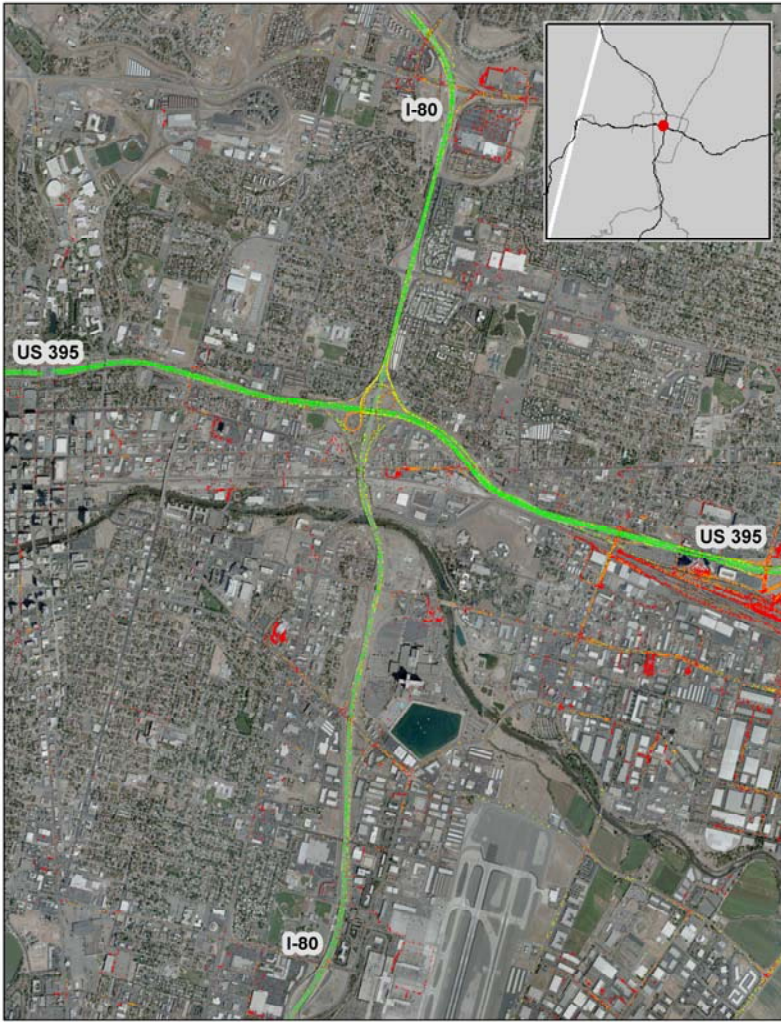

Reno, NV: I-80 at US 395

Summary

National Ranking by Congestion Index	153
Average Speed	54
Peak Average Speed	53
Nonpeak Average Speed	55
Nonpeak/Peak Ratio	1.03

Average Speed by Time of Day I-80 at US 395