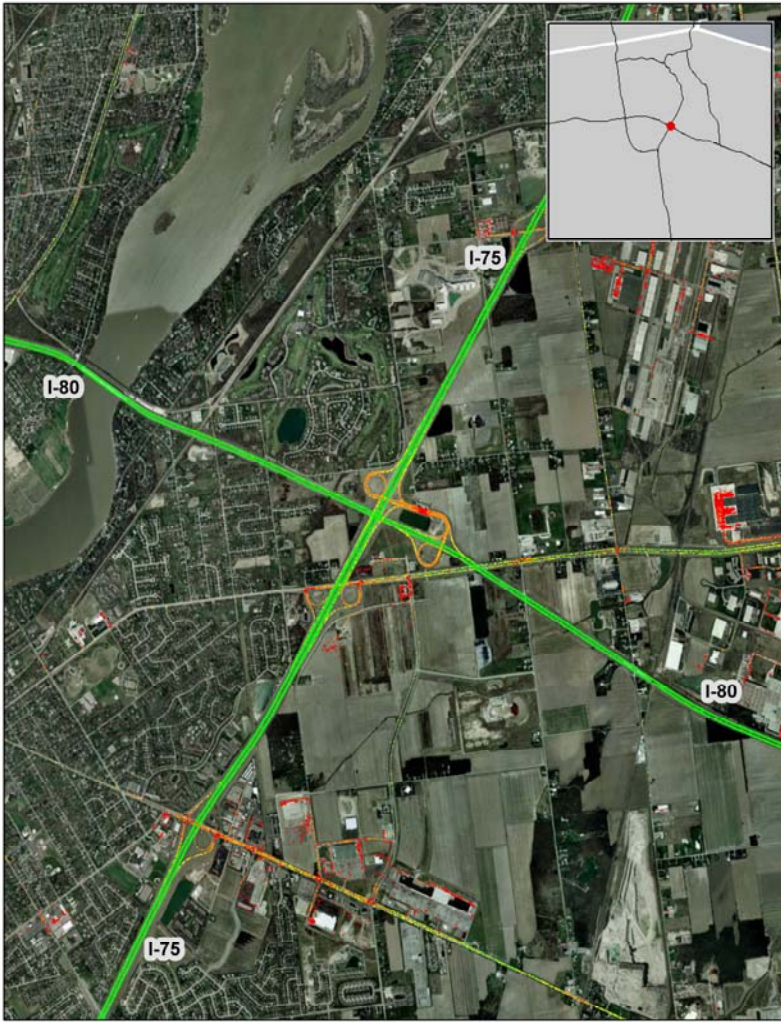

Toledo, OH: I-75 at I-80

Summary

National Ranking by Congestion Index	196
Average Speed	55
Peak Average Speed	55
Nonpeak Average Speed	55
Nonpeak/Peak Ratio	1.00

Average Speed by Time of Day I-75 at I-80