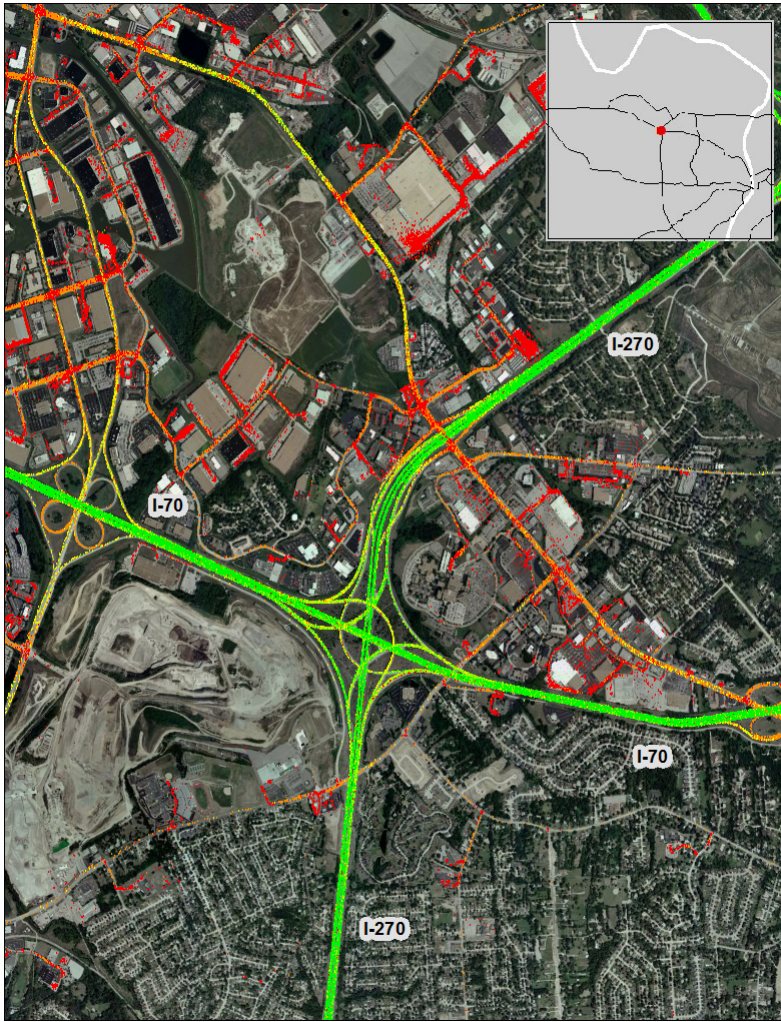

St. Louis, MO: I-70 at I-270

Summary

National Ranking by Congestion Index	164
Average Speed	55
Peak Average Speed	54
Nonpeak Average Speed	55
Nonpeak/Peak Ratio	1.01

Average Speed by Time of Day I-70 at I-270