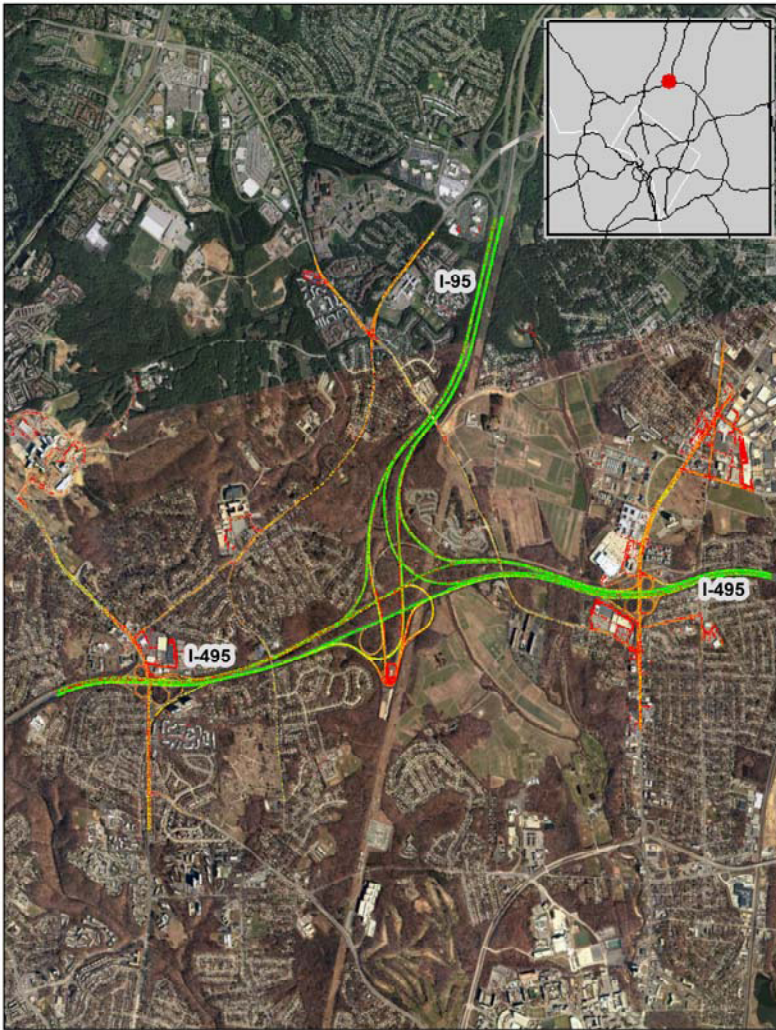

Washington, DC: I-95 at I-495 (North)

Summary

National Ranking by
Congestion Index

51

Average Speed

48

Peak Average Speed

38

Nonpeak Average
Speed

53

Nonpeak/Peak Ratio

1.41

Average Speed by Time of Day I-95 at I-495 (North)