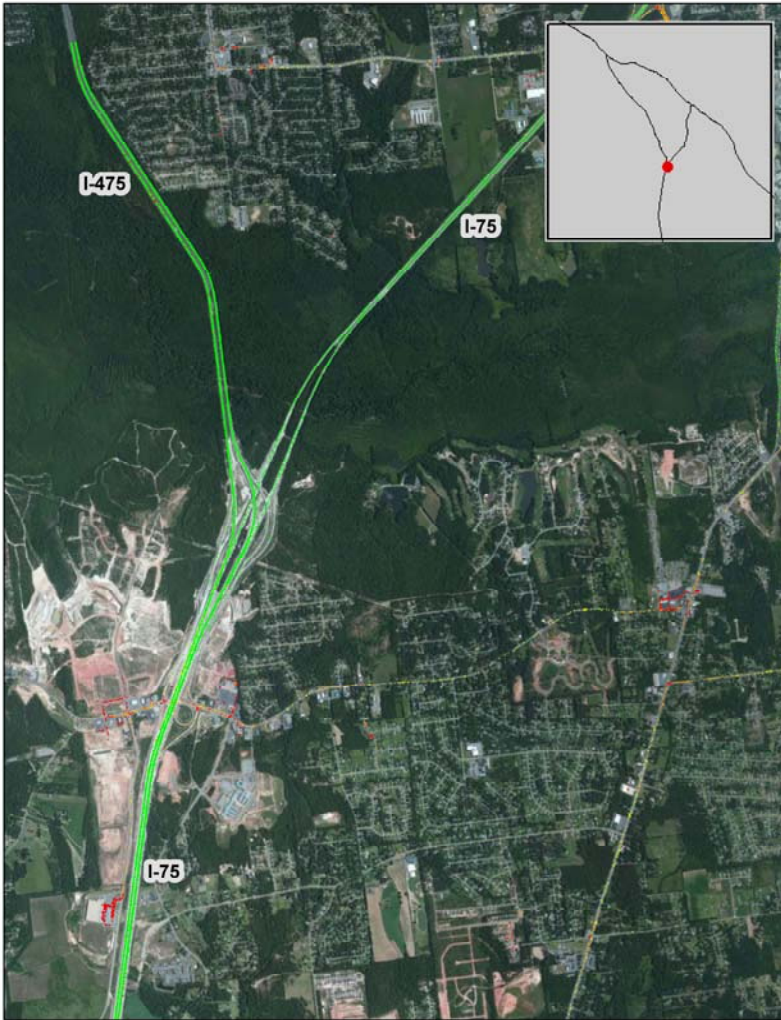

Macon, GA: I-475 at I-75 (South)

Summary

National Ranking by Congestion Index	198
Average Speed	55
Peak Average Speed	55
Nonpeak Average Speed	55
Nonpeak/Peak Ratio	1.00

Average Speed by Time of Day I-457 at I-75 (South)