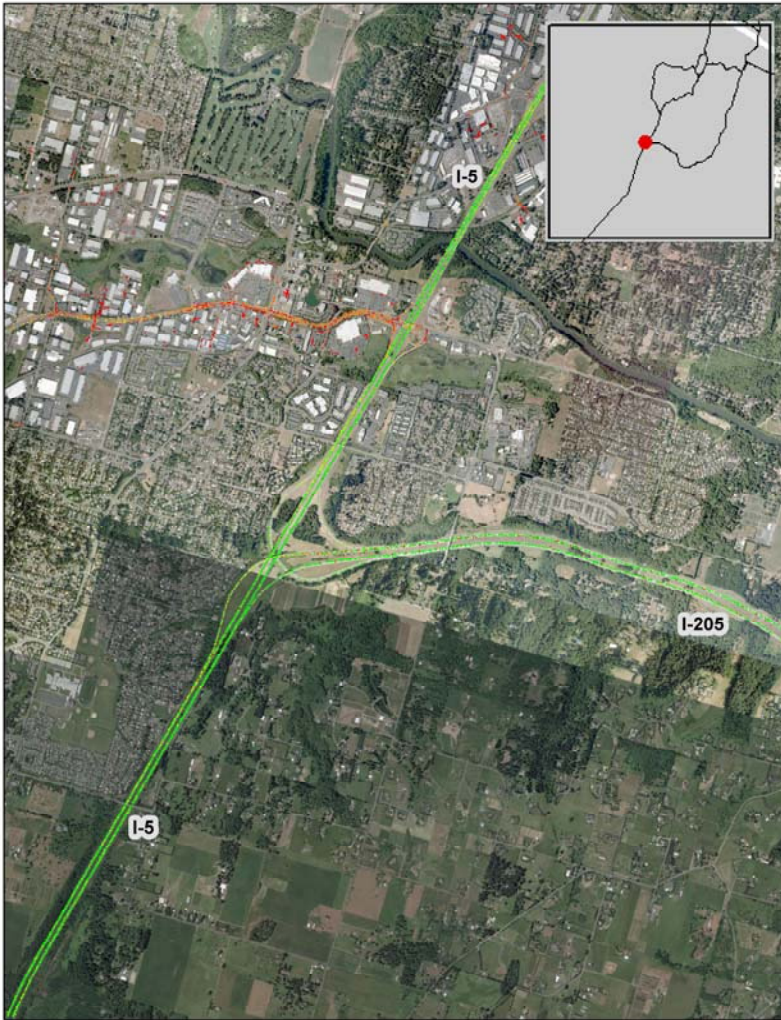

Portland, OR: I-5 at I-205 (South)

Summary

National Ranking by Congestion Index	125
Average Speed	52
Peak Average Speed	48
Nonpeak Average Speed	54
Nonpeak/Peak Ratio	1.12

Average Speed by Time of Day I-5 at I-205 (South)