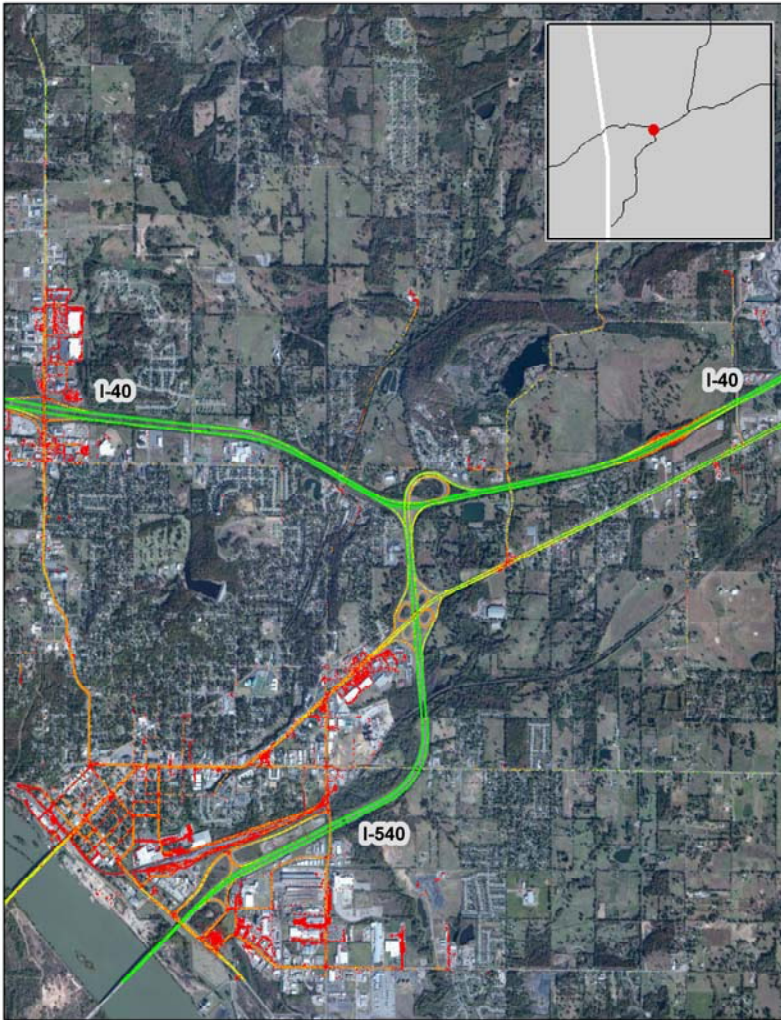

# Van Buren, AR: I-40 at I-540

## Summary

National Ranking by Congestion Index	177
Average Speed	55
Peak Average Speed	55
Nonpeak Average Speed	55
Nonpeak/Peak Ratio	1.00

**Average Speed by Time of Day  
I-40 at I-540**