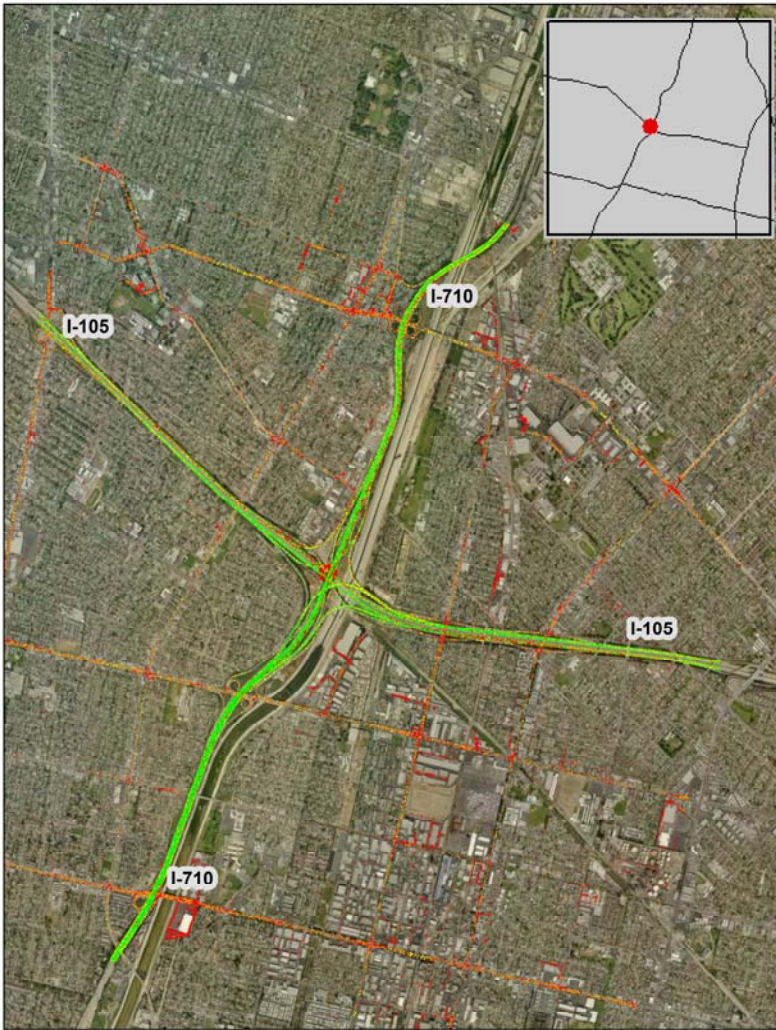

Los Angeles, CA: I-710 at I-105

Summary

National Ranking by Congestion Index	33
Average Speed	45
Peak Average Speed	36
Nonpeak Average Speed	49
Nonpeak/Peak Ratio	1.38

**Average Speed by Time of Day
I-710 at I-105**