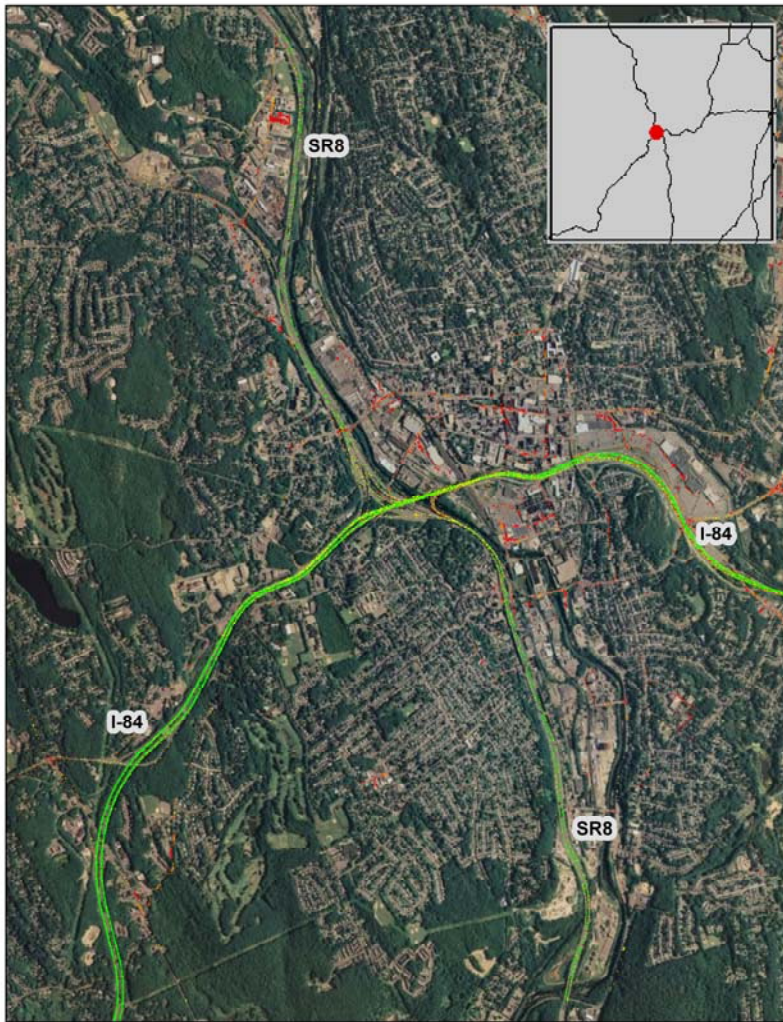

Waterbury, CT: I-84 at SR 8

Summary

National Ranking by Congestion Index	92
Average Speed	51
Peak Average Speed	46
Nonpeak Average Speed	52
Nonpeak/Peak Ratio	1.13

**Average Speed by Time of Day
I-84 at SR 8**