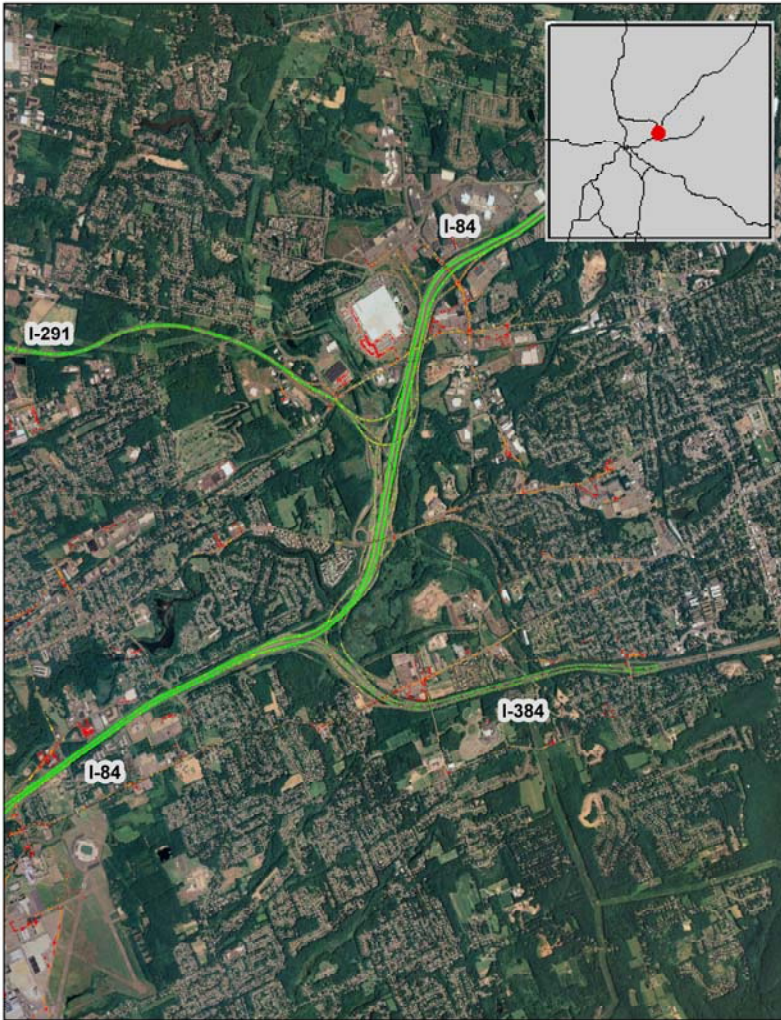

Manchester, CT: I-84 at I-384

Summary

National Ranking by Congestion Index	201
Average Speed	55
Peak Average Speed	55
Nonpeak Average Speed	55
Nonpeak/Peak Ratio	1.00

Average Speed by Time of Day
I-84 at I-384