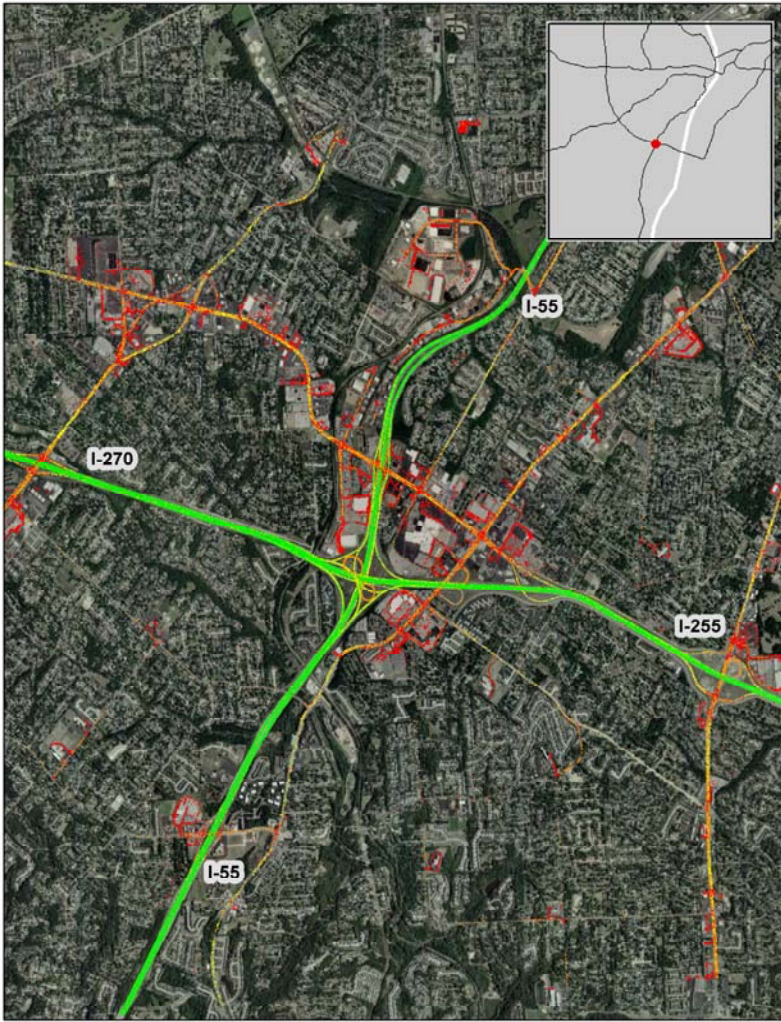

St. Louis, MO: I-270 at I-55/ I-255

Summary

National Ranking by Congestion Index	174
Average Speed	55
Peak Average Speed	55
Nonpeak Average Speed	55
Nonpeak/Peak Ratio	1.00

**Average Speed by Time of Day
I-270 at I-55/ I-255**