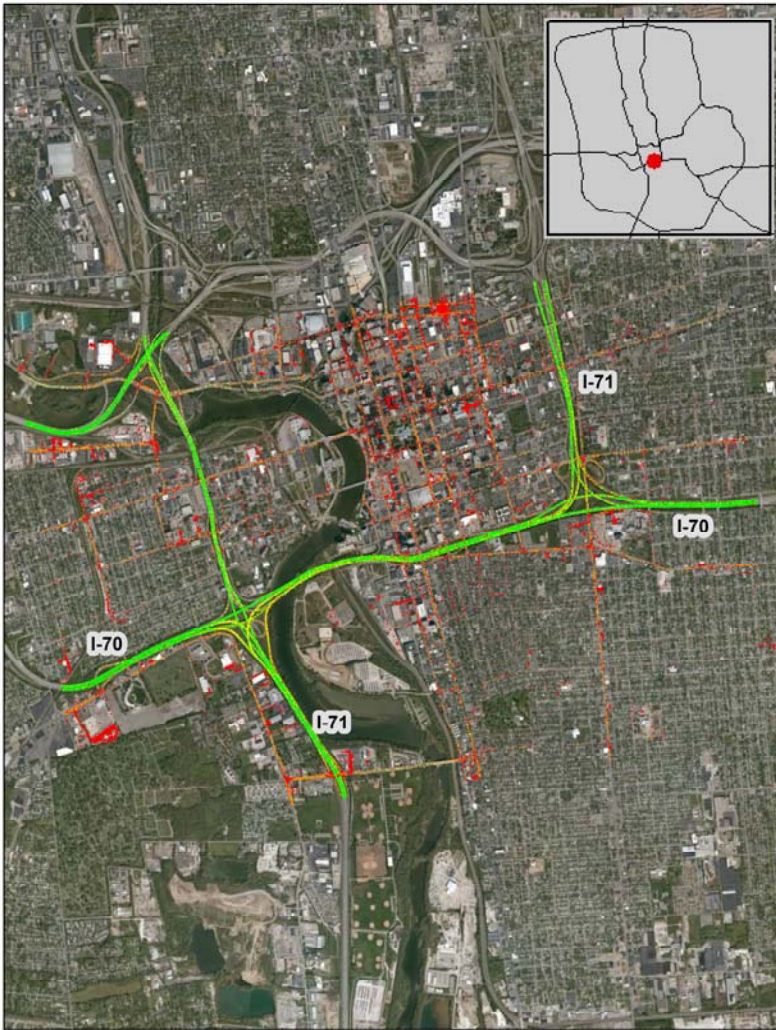

# Columbus, OH: I-71 at I-70

## Summary

National Ranking by Congestion Index	73
Average Speed	50
Peak Average Speed	43
Nonpeak Average Speed	53
Nonpeak/Peak Ratio	1.24

**Average Speed by Time of Day  
I-71 at I-70**