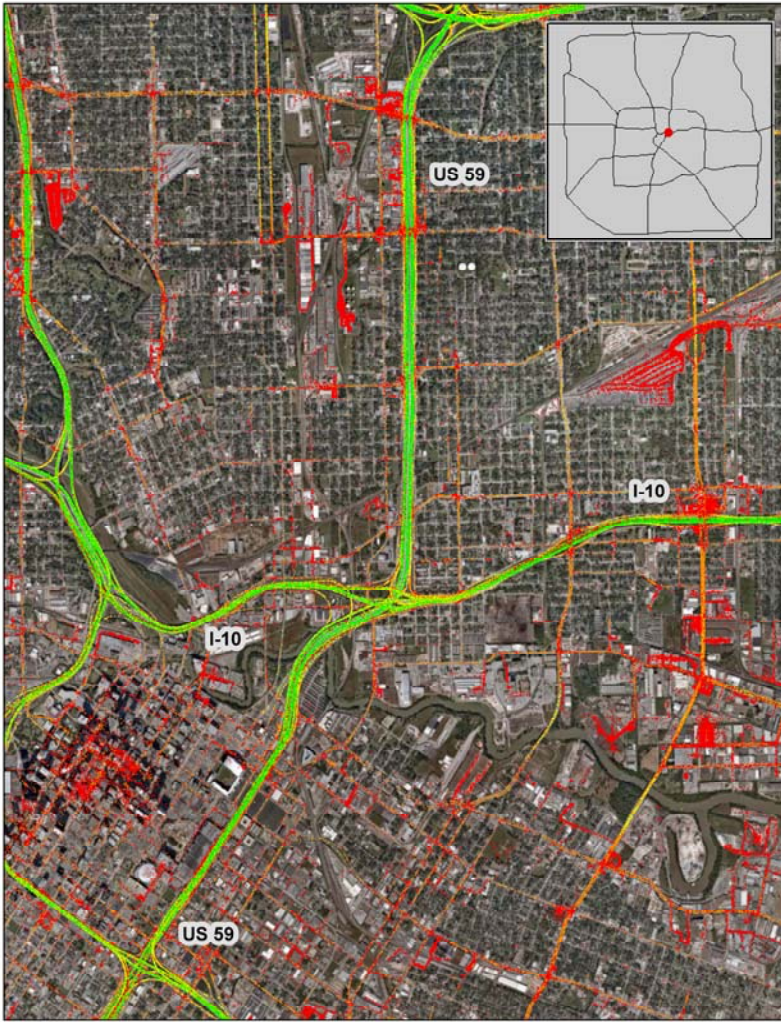

Houston, TX: I-10 at US 59

Summary

National Ranking by
Congestion Index

5

Average Speed

41

Peak Average Speed

31

Nonpeak Average
Speed

46

Nonpeak/Peak Ratio

1.50

Average Speed by Time of Day I-10 at US 59