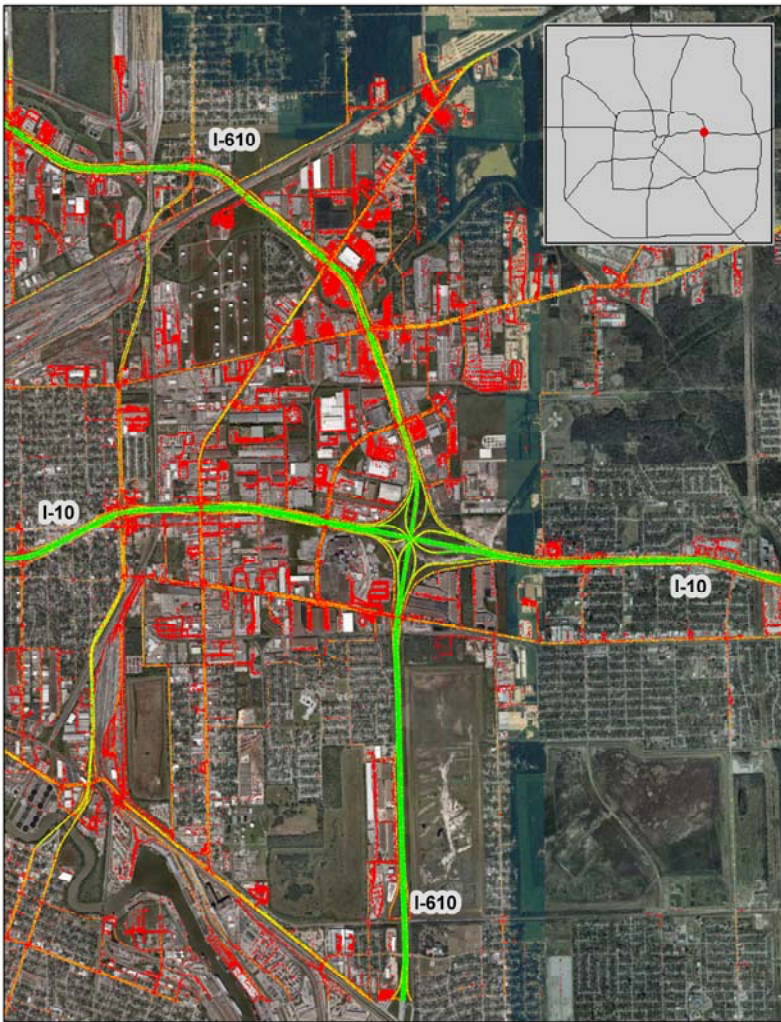

Houston, TX: I-10 at I-610 (East)

Summary

National Ranking by
Congestion Index

44

Average Speed

51

Peak Average Speed

47

Nonpeak Average
Speed

53

Nonpeak/Peak Ratio

1.13

Average Speed by Time of Day I-10 at I-610 (East)