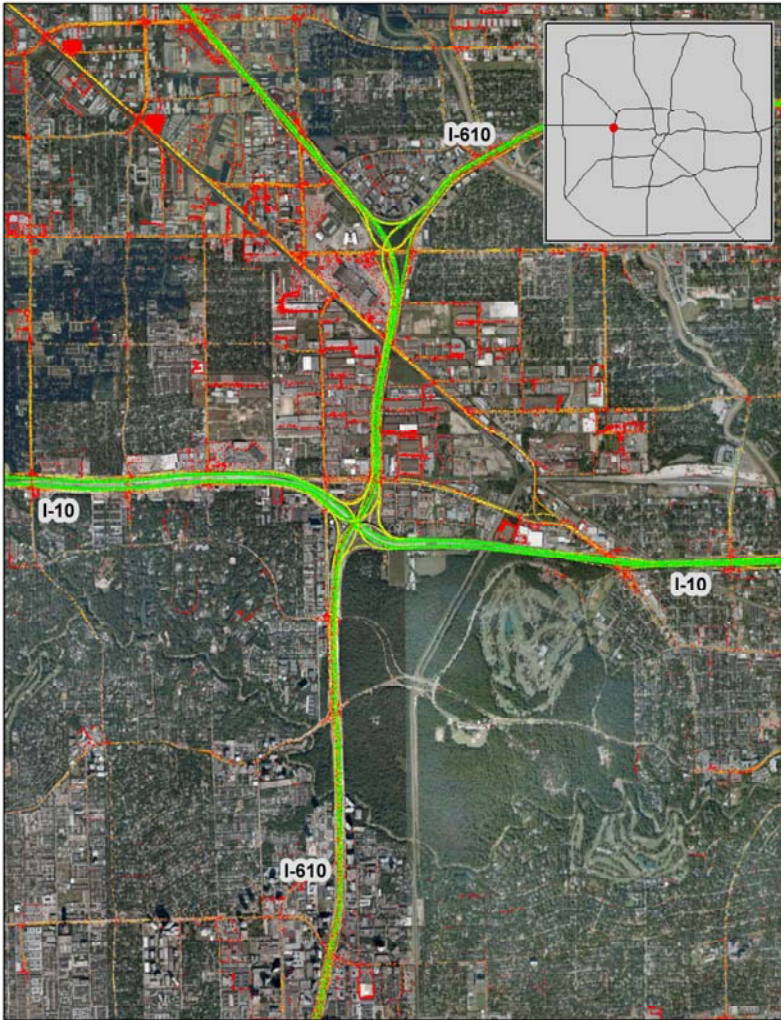

Houston, TX: I-10 at I-610 (West)

Summary

National Ranking by
Congestion Index

26

Average Speed

49

Peak Average Speed

41

Nonpeak Average
Speed

52

Nonpeak/Peak Ratio

1.28

Average Speed by Time of Day I-10 at I-610 (West)