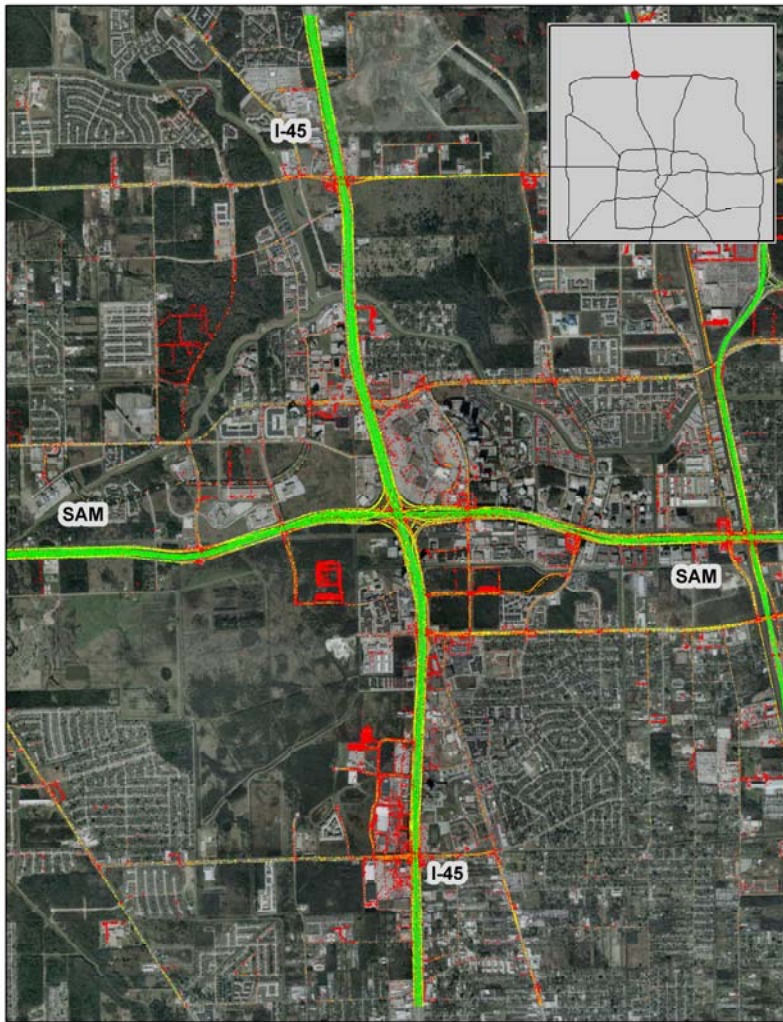

Houston, TX: I-45 at Sam Houston Tollway (North)

Summary

National Ranking by Congestion Index	94
Average Speed	52
Peak Average Speed	46
Nonpeak Average Speed	55
Nonpeak/Peak Ratio	1.18