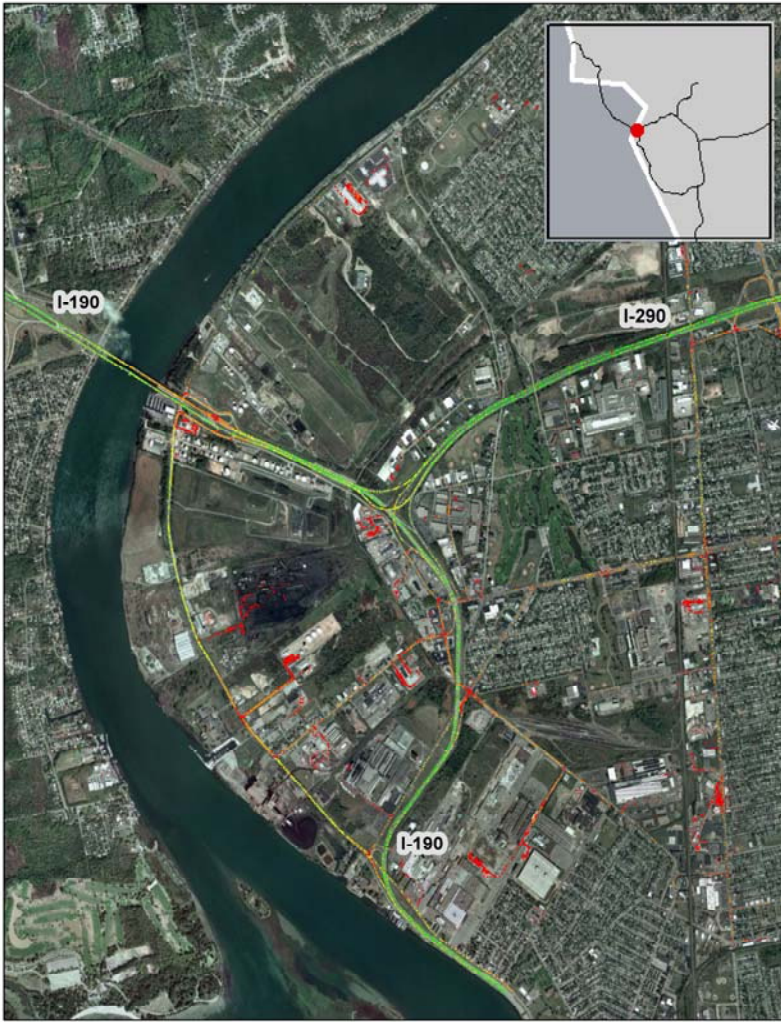

Buffalo-Niagara Falls, NY: I-190 at I-290

Summary

| | |
|--------------------------------------|-------------|
| National Ranking by Congestion Index | 103 |
| Average Speed | 46 |
| Peak Average Speed | 45 |
| Nonpeak Average Speed | 47 |
| Nonpeak/Peak Ratio | 1.04 |

**Average Speed by Time of Day
I-190 at I-290**