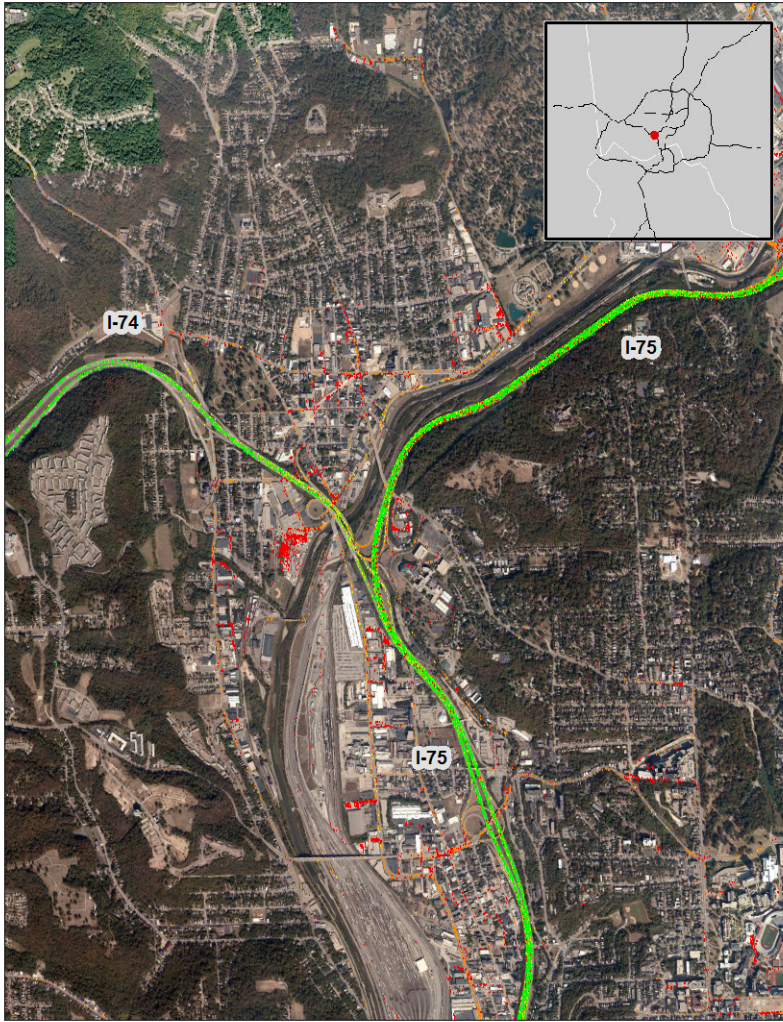

# Cincinnati, OH: I-75 at I-74

## Summary

National Ranking by Congestion Index	47
Average Speed	50
Peak Average Speed	42
Nonpeak Average Speed	53
Nonpeak/Peak Ratio	1.28

## Average Speed by Time of Day I-75 at I-74