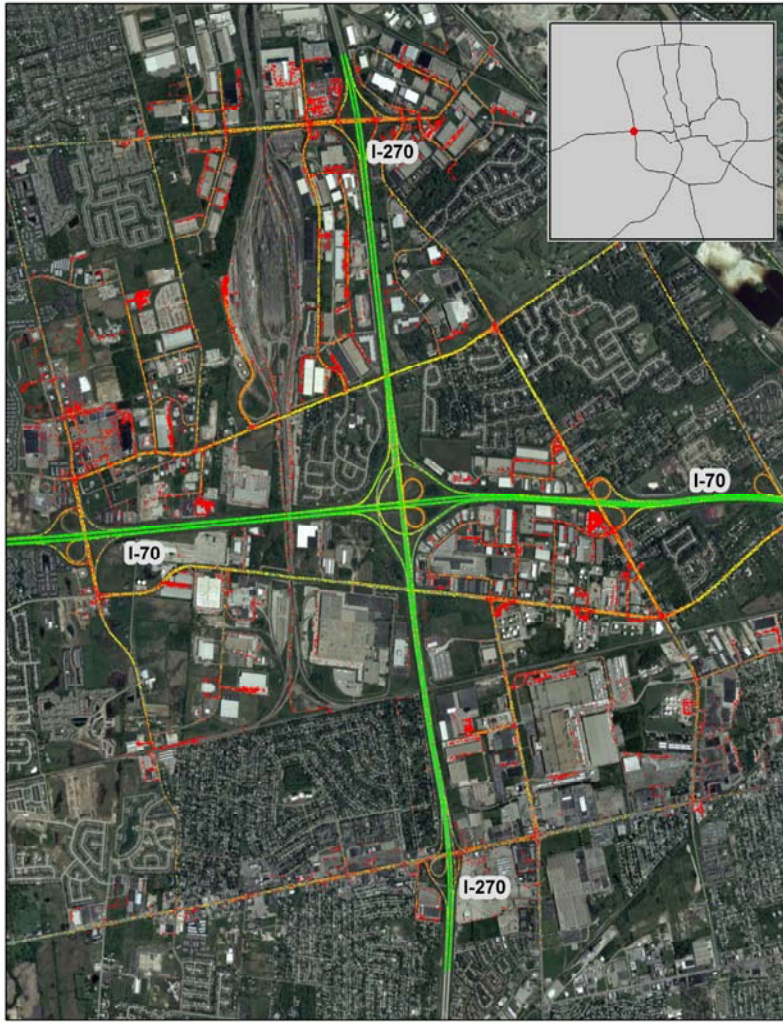

Columbus, OH: I-270 at I-70 (West)

Summary

National Ranking by
Congestion Index

146

Average Speed

55

Peak Average Speed

54

Nonpeak Average
Speed

55

Nonpeak/Peak Ratio

1.02

Average Speed by Time of Day I-270 at I-70 (West)