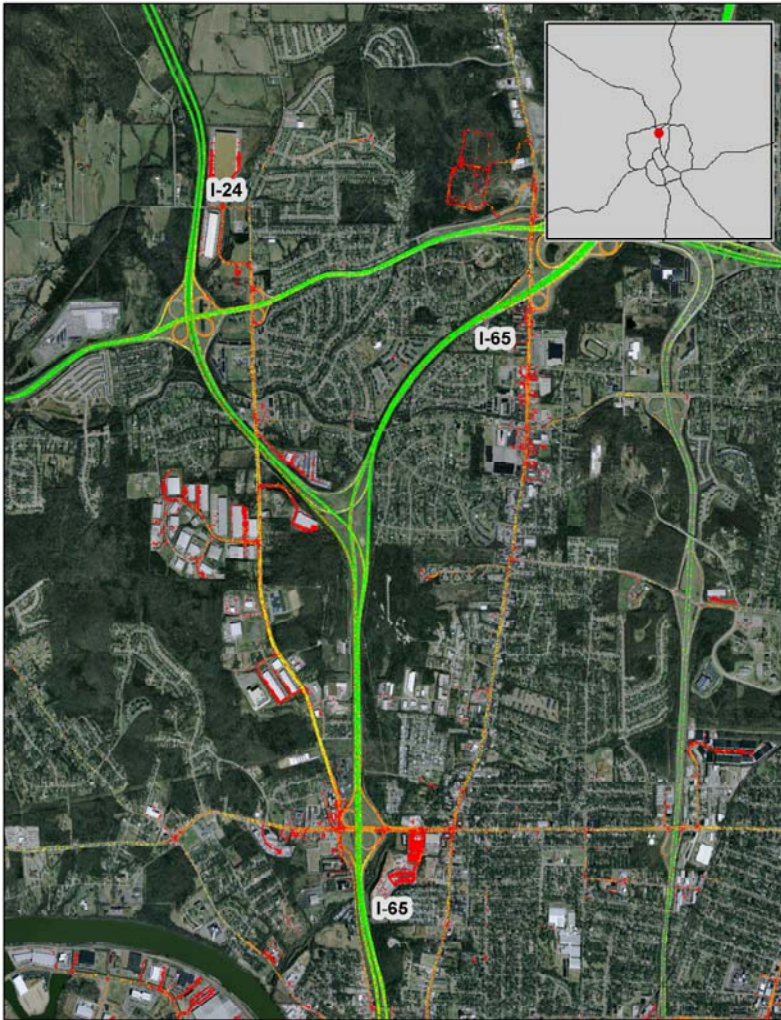

Nashville, TN: I-65 at I-24

Summary

National Ranking by Congestion Index	81
Average Speed	52
Peak Average Speed	47
Nonpeak Average Speed	55
Nonpeak/Peak Ratio	1.16

**Average Speed by Time of Day
I-65 at I-24**