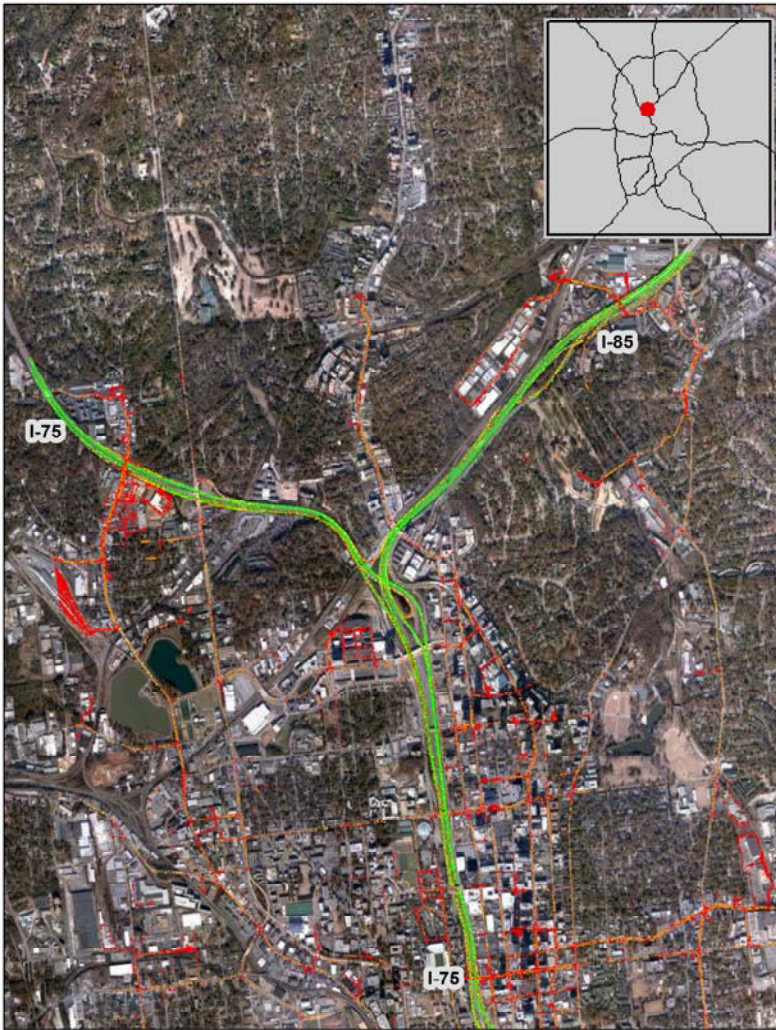

Atlanta, GA: I-75 at I-85

Summary

National Ranking by Congestion Index	102
Average Speed	48
Peak Average Speed	38
Nonpeak Average Speed	51
Nonpeak/Peak Ratio	1.33

Average Speed by Time of Day
I-75 at I-85