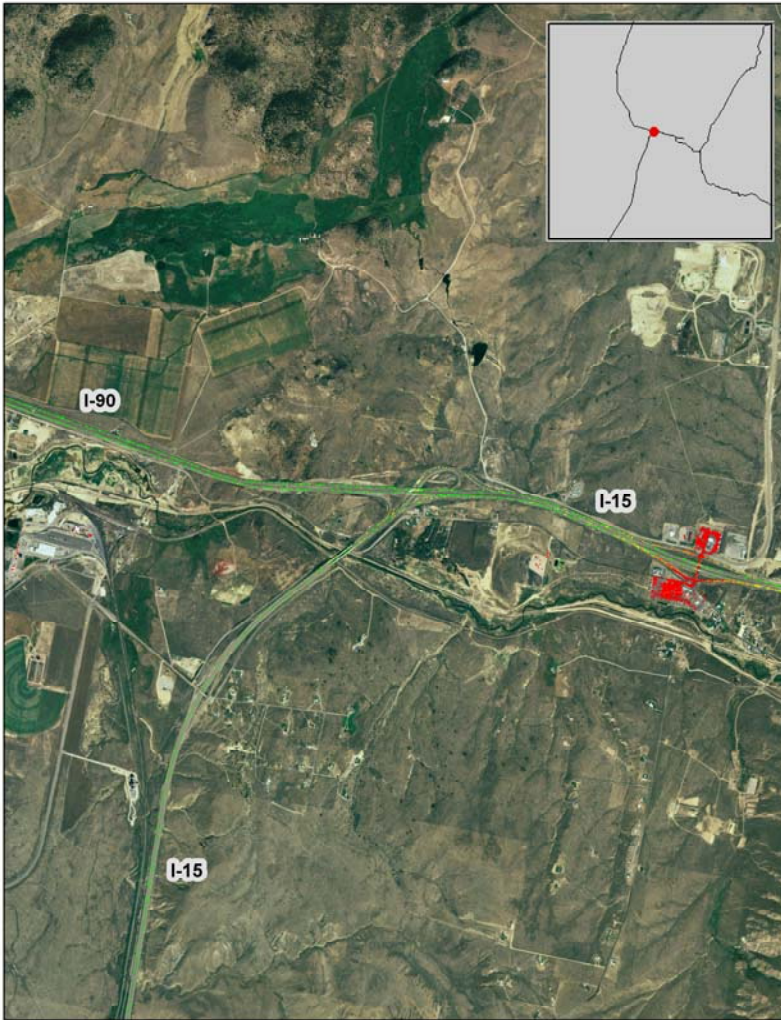

# Butte, MT: I-15 at I-90 (West)

Summary	
National Ranking by Congestion Index	182
Average Speed	55
Peak Average Speed	55
Nonpeak Average Speed	55
Nonpeak/Peak Ratio	1.00