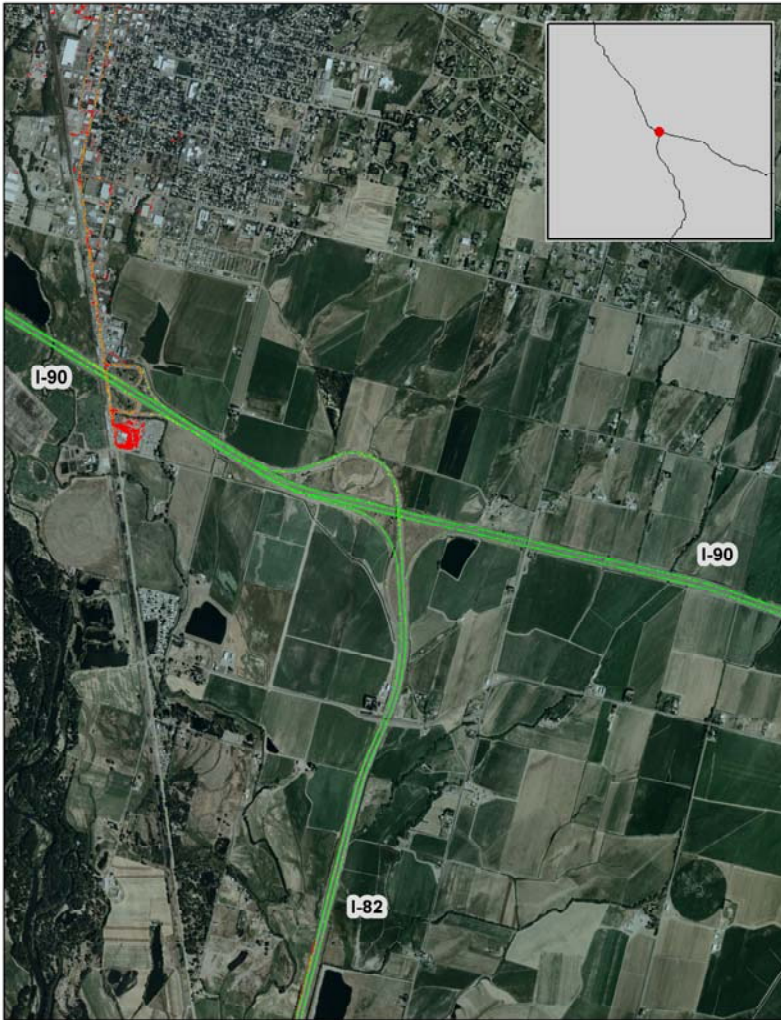

Ellensburg, WA: I-90 at I-82

Summary

National Ranking by
Congestion Index

211

Average Speed

55

Peak Average Speed

55

Nonpeak Average
Speed

55

Nonpeak/Peak Ratio

1.00

Average Speed by Time of Day I-90 at I-82