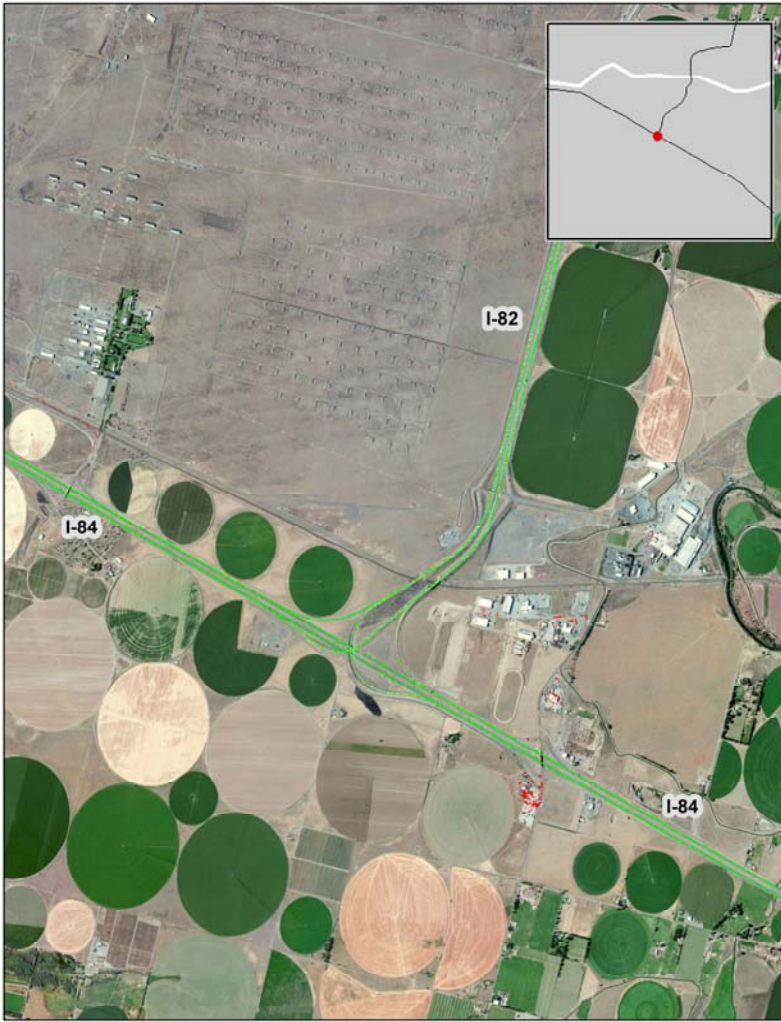

# Hermiston, OR: I-84 at I-82

## Summary

National Ranking by Congestion Index	212
Average Speed	55
Peak Average Speed	55
Nonpeak Average Speed	55
Nonpeak/Peak Ratio	1.00

**Average Speed by Time of Day  
I-84 at I-82**