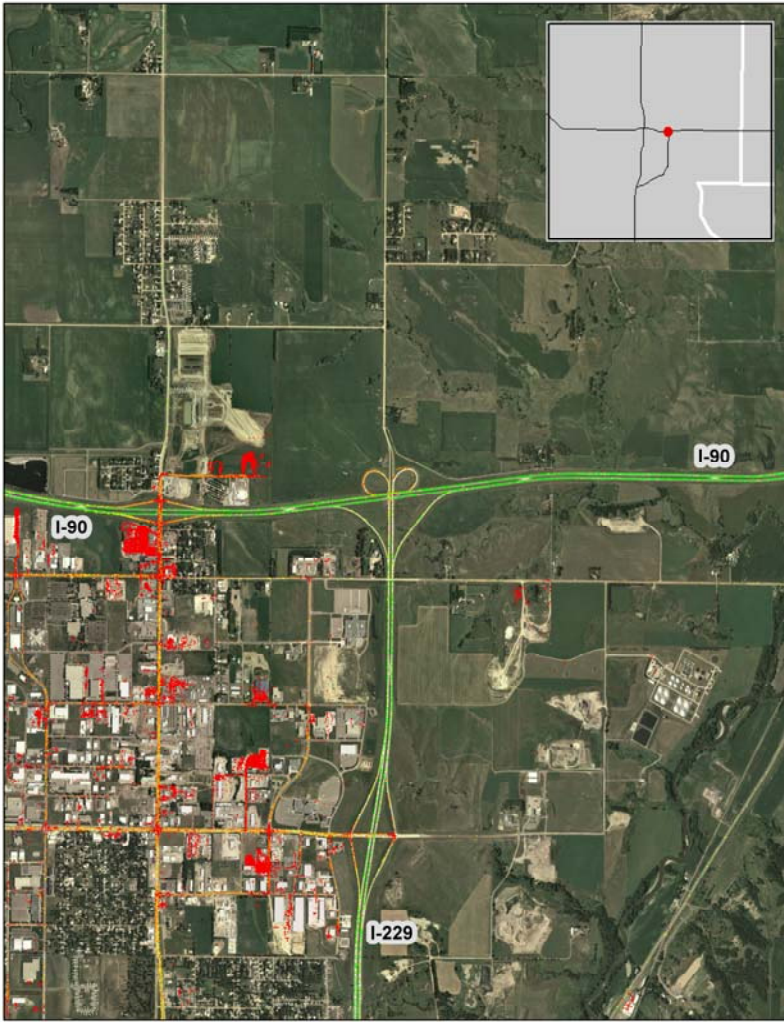

Sioux Falls, SD: I-229 at I-90

Summary	
National Ranking by Congestion Index	214
Average Speed	55
Peak Average Speed	55
Nonpeak Average Speed	55
Nonpeak/Peak Ratio	1.00