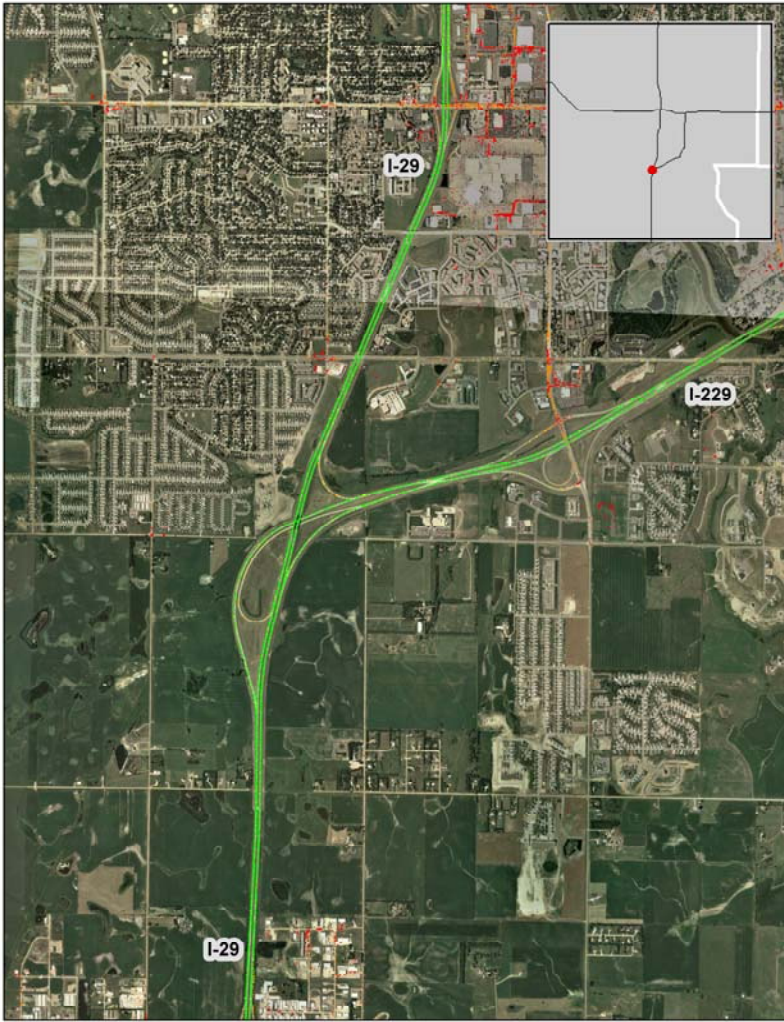

# Sioux Falls, SD: I-229 at I-29

Summary	
National Ranking by Congestion Index	<b>215</b>
Average Speed	<b>55</b>
Peak Average Speed	<b>55</b>
Nonpeak Average Speed	<b>55</b>
Nonpeak/Peak Ratio	<b>1.00</b>