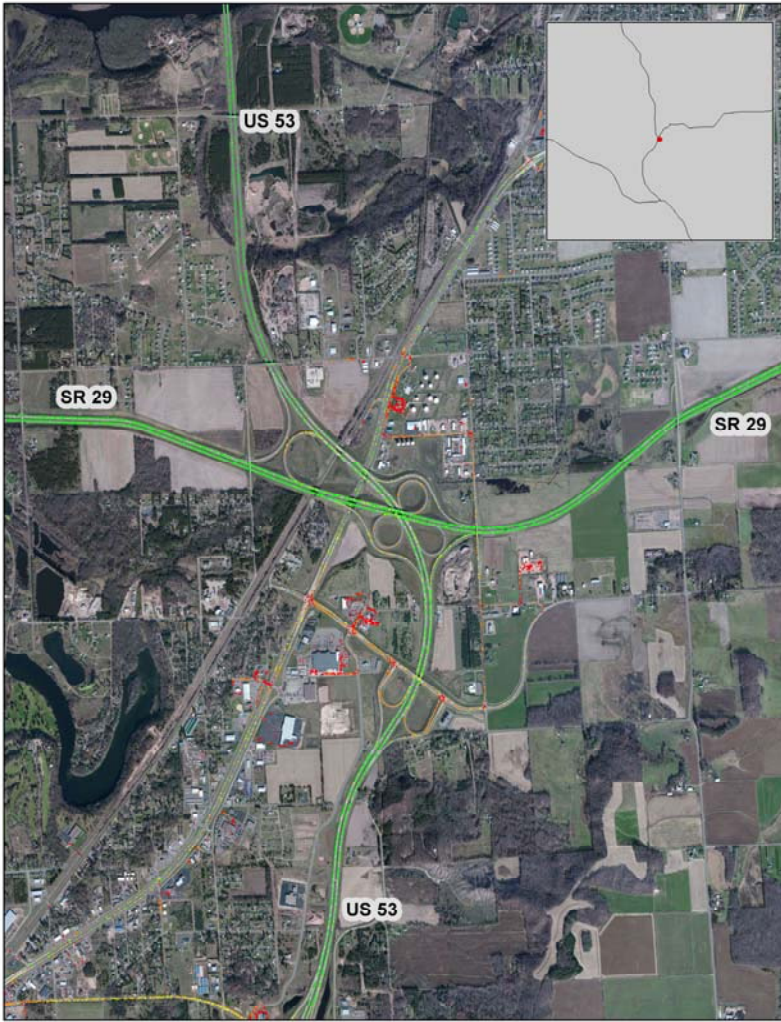

Eau Claire, WI: US 53 at SR 29

Summary

National Ranking by Congestion Index	220
Average Speed	55
Peak Average Speed	55
Nonpeak Average Speed	55
Nonpeak/Peak Ratio	1.00

Average Speed by Time of Day US 53 at SR 29