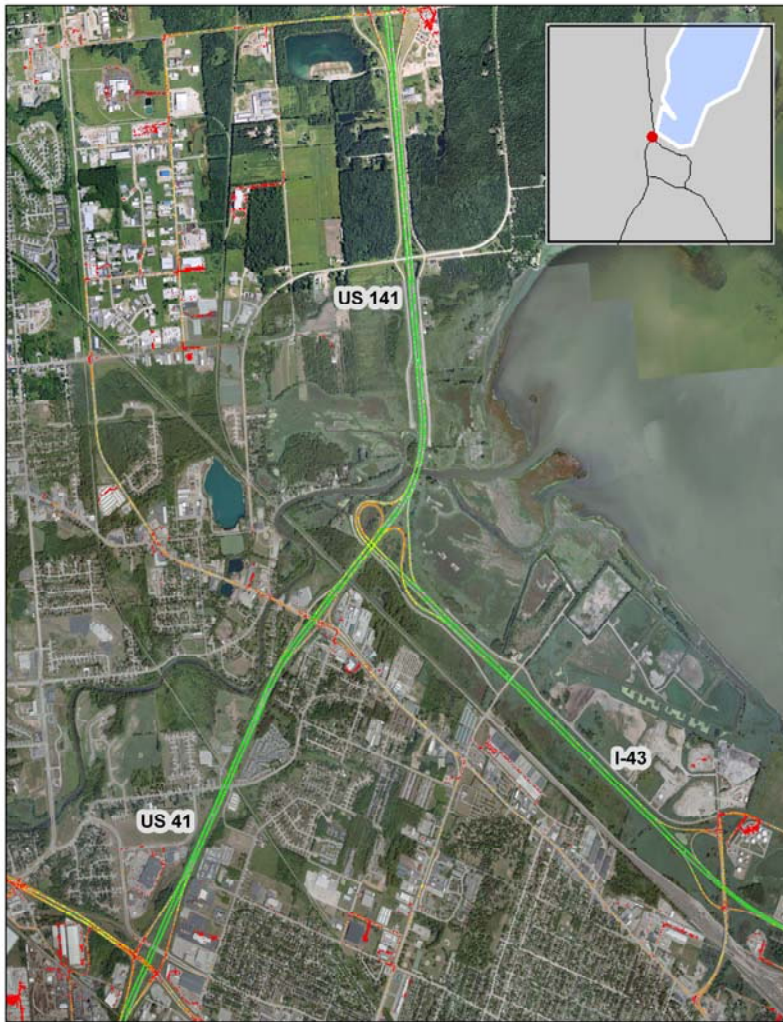

Green Bay, WI: US 141 at US 41 / I-43

Summary

National Ranking by Congestion Index	222
Average Speed	55
Peak Average Speed	55
Nonpeak Average Speed	55
Nonpeak/Peak Ratio	1.00

**Average Speed by Time of Day
US 141 at US 41/I-43**