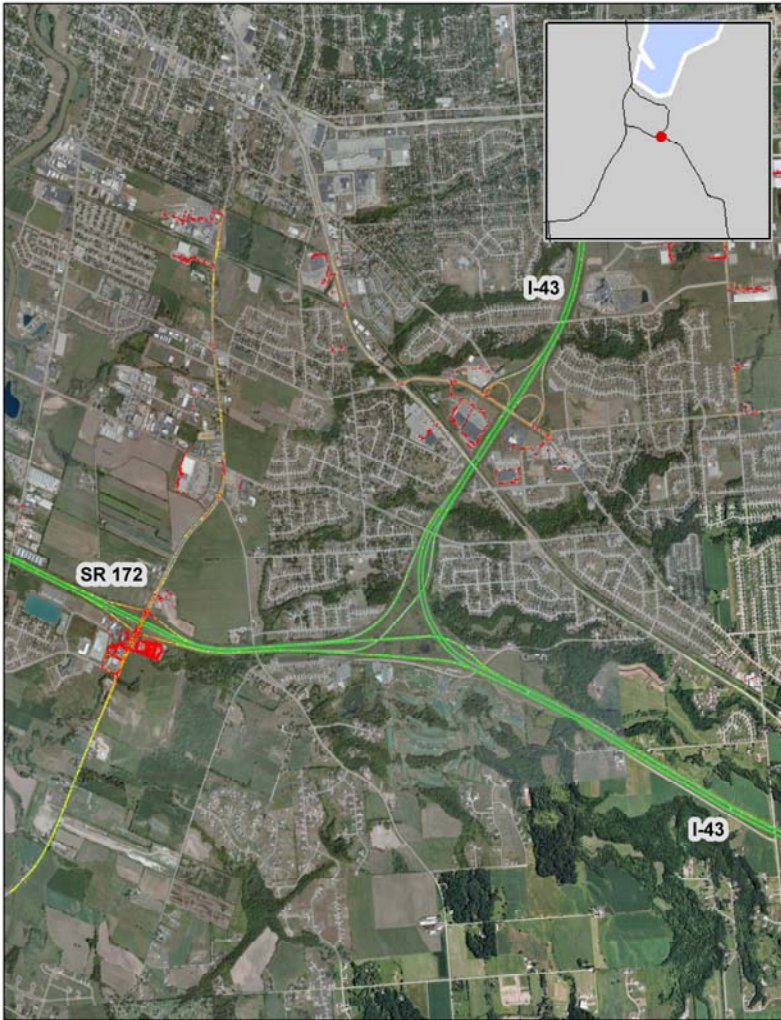

Green Bay, WI: SR 172 at I-43

Summary

National Ranking by
Congestion Index

223

Average Speed

55

Peak Average Speed

55

Nonpeak Average
Speed

55

Nonpeak/Peak Ratio

1.00

Average Speed by Time of Day SR 172 at I-43