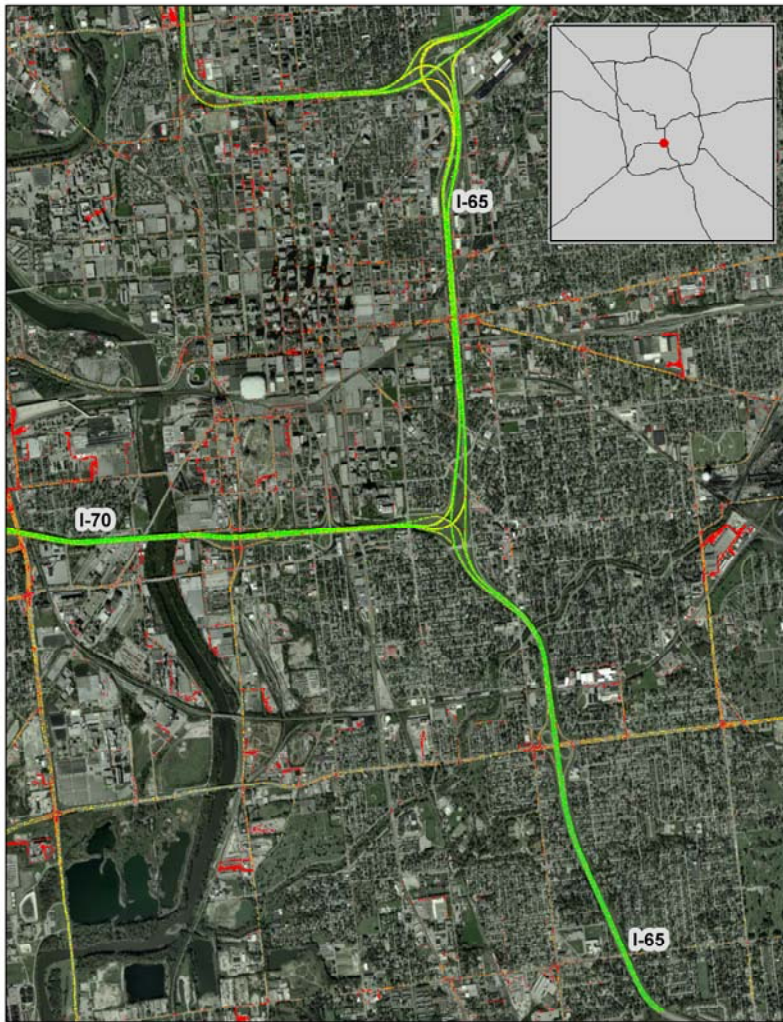

Indianapolis, IN: I-65 at I-70 (South)

Summary

National Ranking by
Congestion Index

30

Average Speed

51

Peak Average Speed

48

Nonpeak Average
Speed

53

Nonpeak/Peak Ratio

1.10

Average Speed by Time of Day I-65 at I-70 (South)