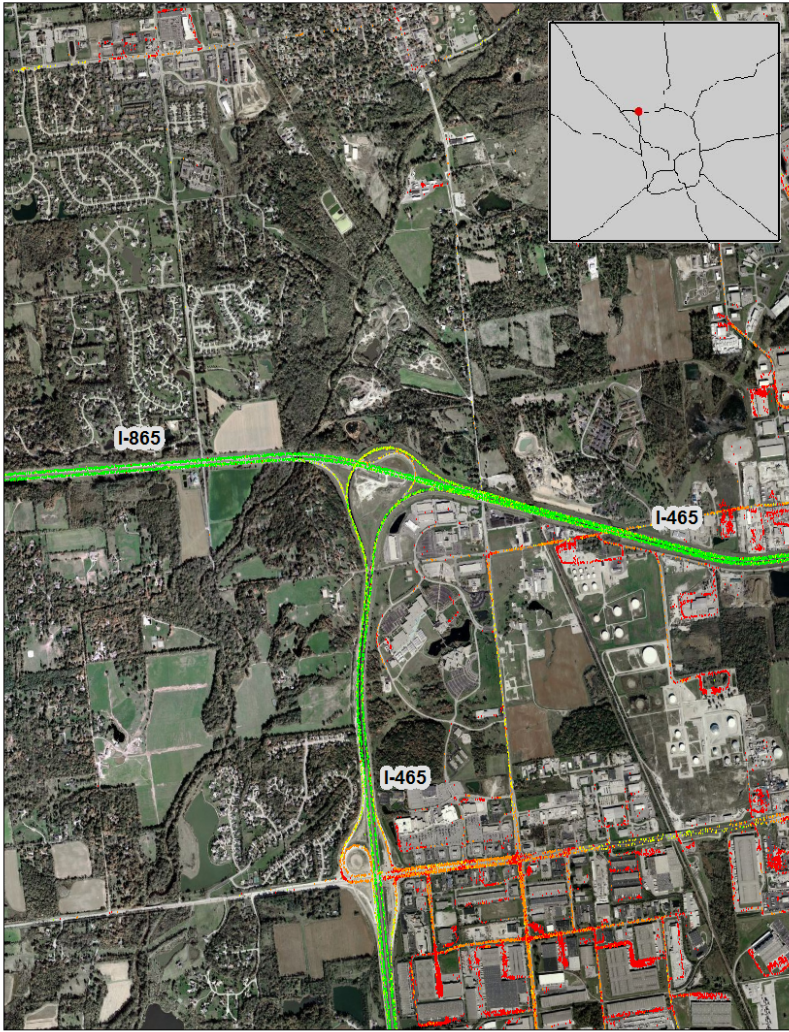

# Indianapolis, IN: I-465 at I-865

## Summary

National Ranking by Congestion Index	163
Average Speed	55
Peak Average Speed	54
Nonpeak Average Speed	55
Nonpeak/Peak Ratio	1.02

Average Speed by Time of Day  
I-465 at I-865