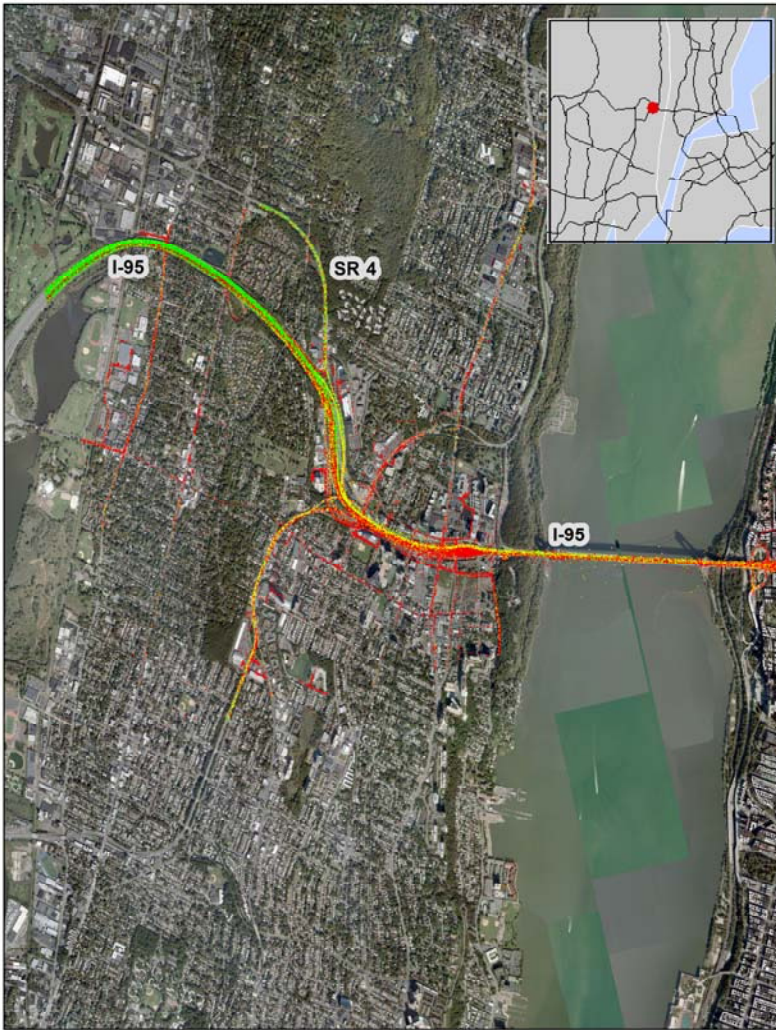

# Fort Lee, NJ: I-95 at SR 4

## Summary

National Ranking by  
Congestion Index

**2**

Average Speed

**29**

Peak Average Speed

**23**

Nonpeak Average  
Speed

## Average Speed by Time of Day I-95 at SR 4