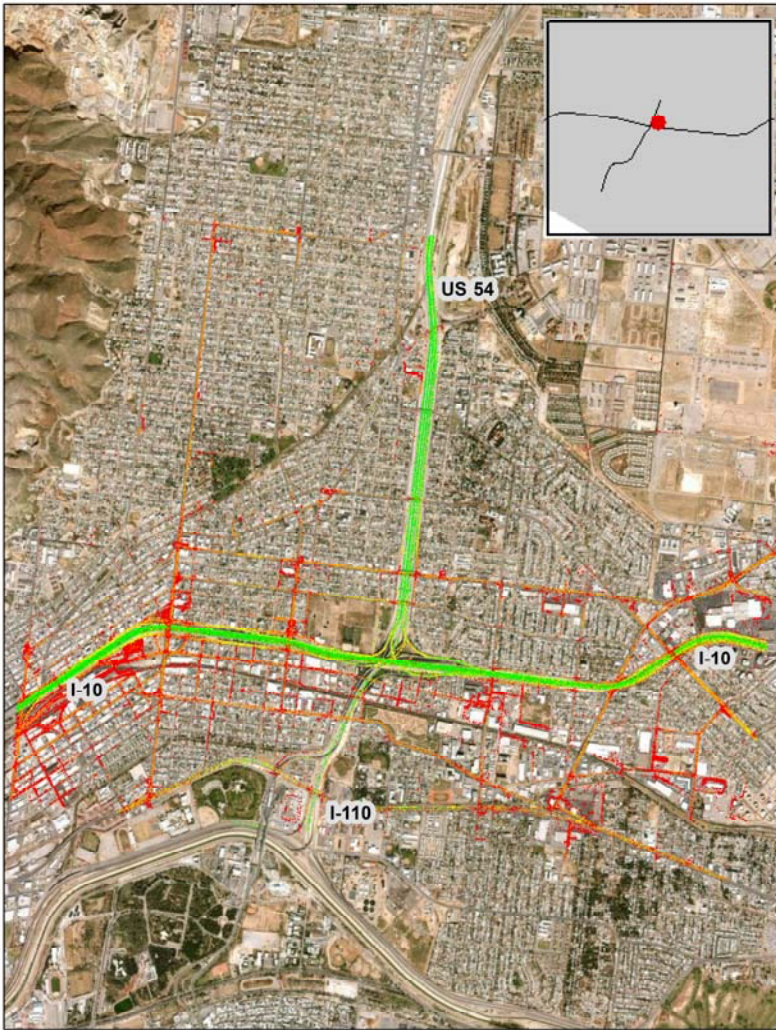

El Paso, TX: I-10 at I-110/US 54

Summary

National Ranking by
Congestion Index

89

Average Speed

51

Peak Average Speed

46

Nonpeak Average
Speed

54

Nonpeak/Peak Ratio

1.16

Average Speed by Time of Day I-10 at I-110/US 54