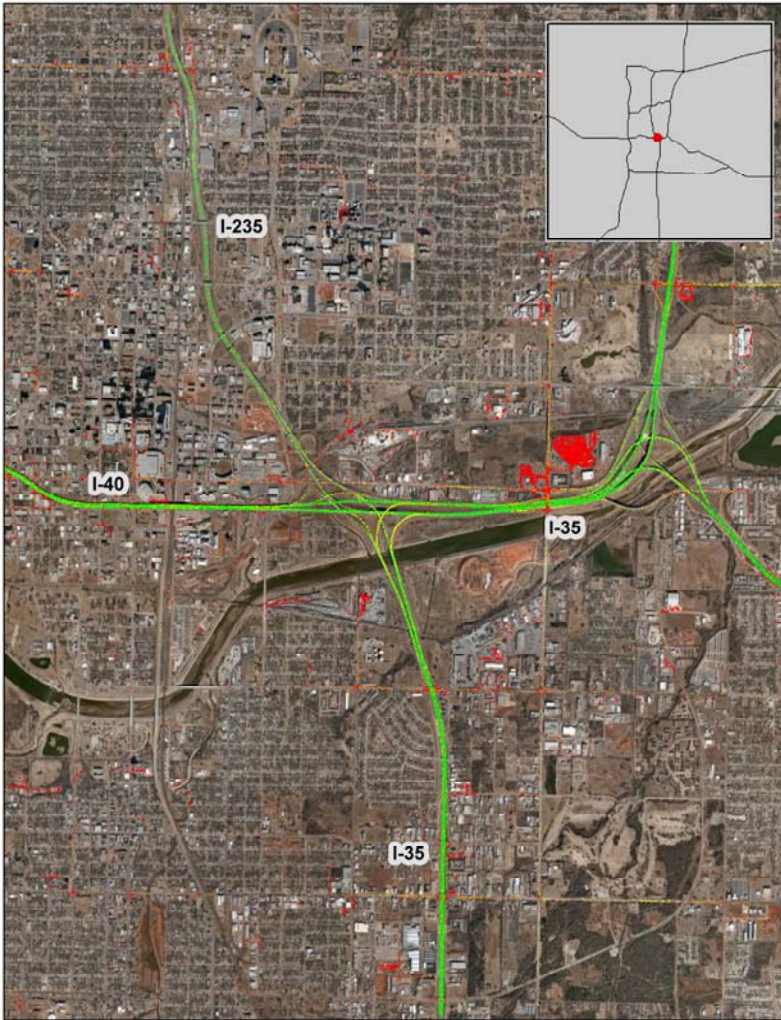

# Oklahoma City, OK: I-35 at I-40/I-235

## Summary

National Ranking by Congestion Index	113
Average Speed	53
Peak Average Speed	49
Nonpeak Average Speed	55
Nonpeak/Peak Ratio	1.12

**Average Speed by Time of Day  
I-35 at I-40/I-235**