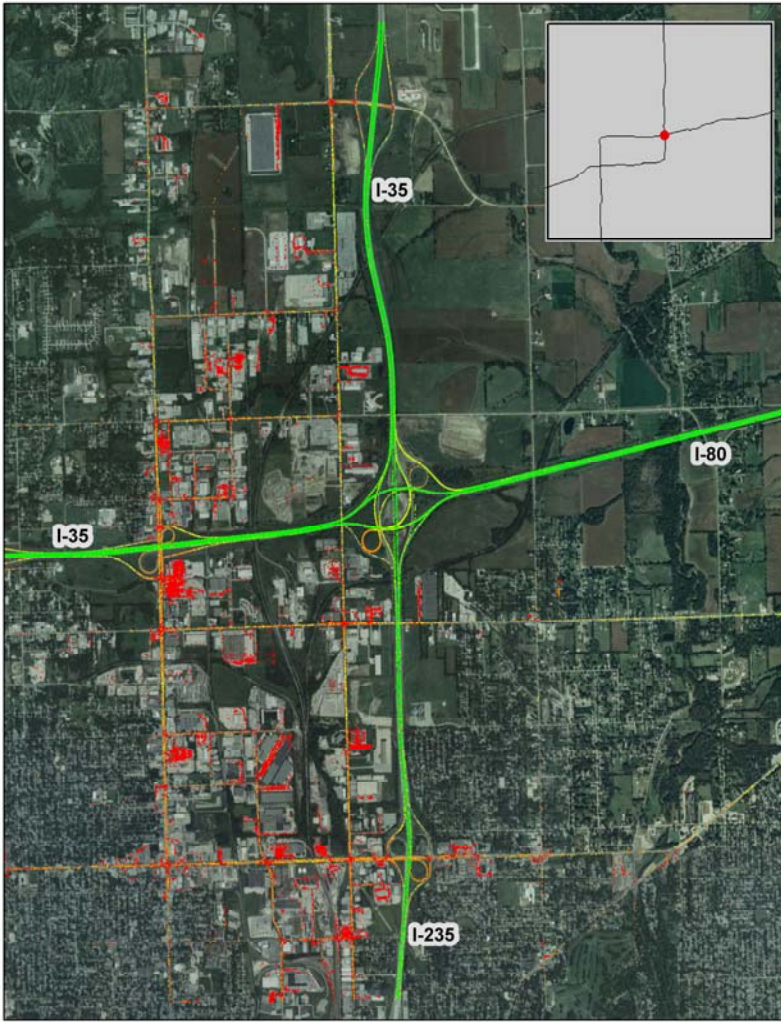

Des Moines, IA: I-80 at I-35 North/I-235

Summary

National Ranking by Congestion Index	225
Average Speed	55
Peak Average Speed	55
Nonpeak Average Speed	55
Nonpeak/Peak Ratio	1.00

Average Speed by Time of Day I-80 at I-35 North/I-235