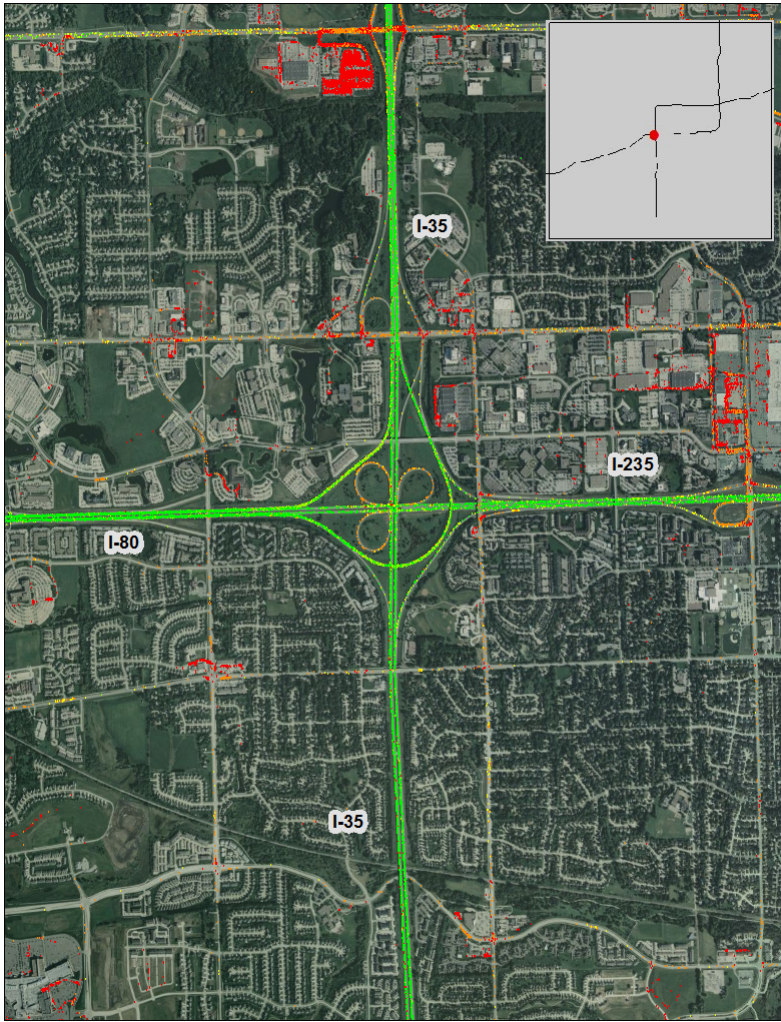

Des Moines, IA: I-80 at I-35 South/I-235

Summary

National Ranking by Congestion Index	226
Average Speed	55
Peak Average Speed	55
Nonpeak Average Speed	55
Nonpeak/Peak Ratio	1.00

Average Speed by Time of Day I-80 at I-35 South/I-235