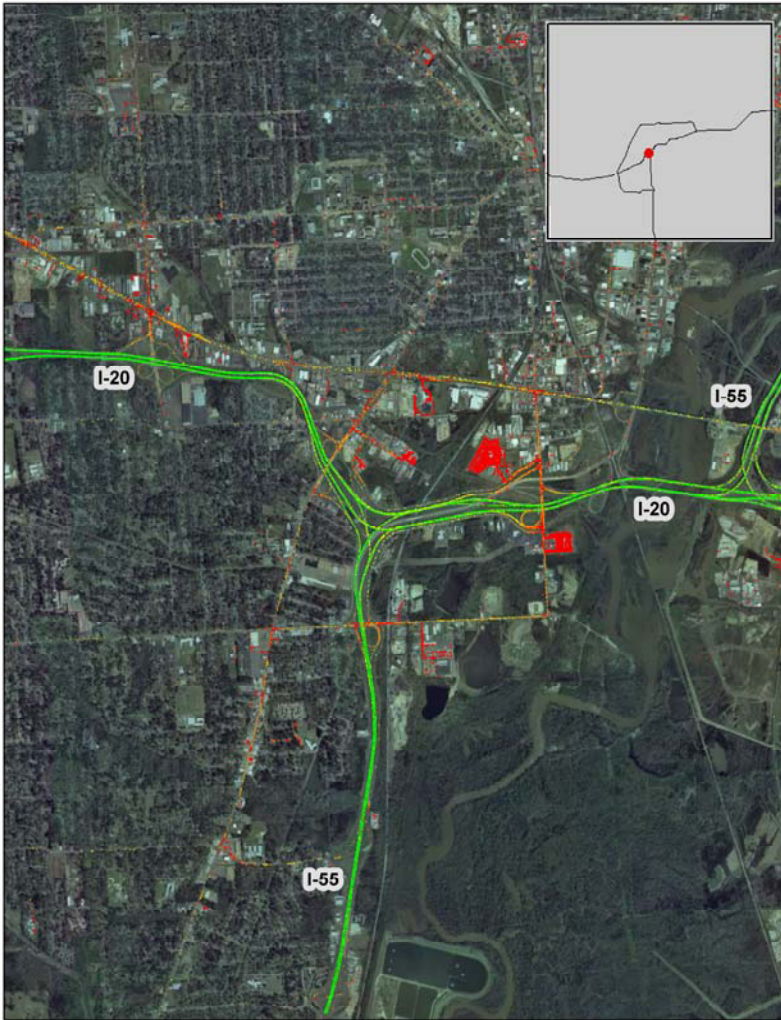

# Jackson, MS: I-55 at I-20

## Summary

National Ranking by  
Congestion Index

**155**

Average Speed

**55**

Peak Average Speed

**54**

Nonpeak Average  
Speed

## Average Speed by Time of Day I-55 at I-20