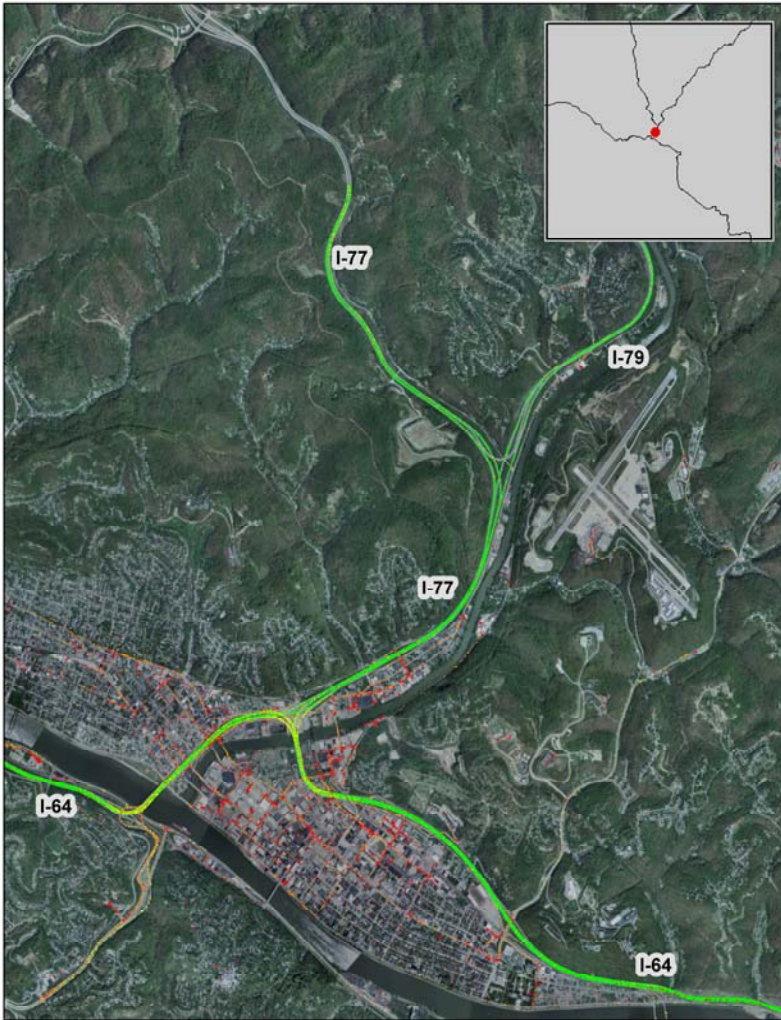

Charleston, WV: I-64 at I-77/I-79

Summary

National Ranking by Congestion Index	148
Average Speed	54
Peak Average Speed	53
Nonpeak Average Speed	55
Nonpeak/Peak Ratio	1.03

**Average Speed by Time of Day
I-64 at I-77/I-79**