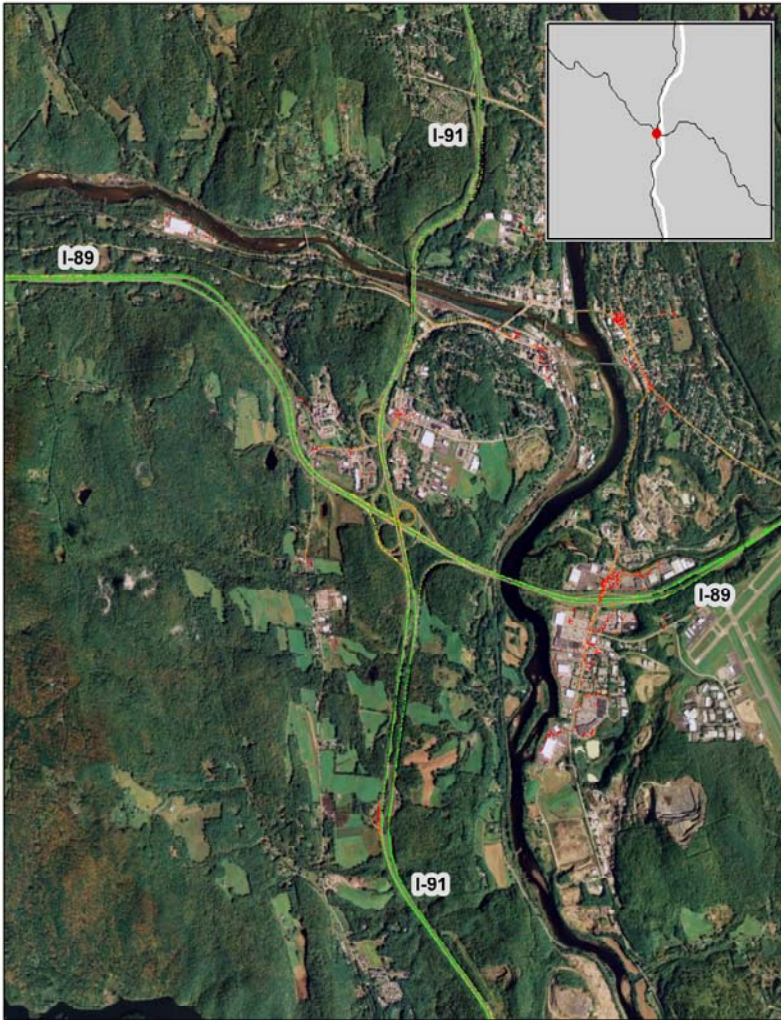

White River Junction, VT: I-91 at I-89

Summary

National Ranking by Congestion Index	165
Average Speed	54
Peak Average Speed	54
Nonpeak Average Speed	54
Nonpeak/Peak Ratio	.99

**Average Speed by Time of Day
I-91 at I-89**