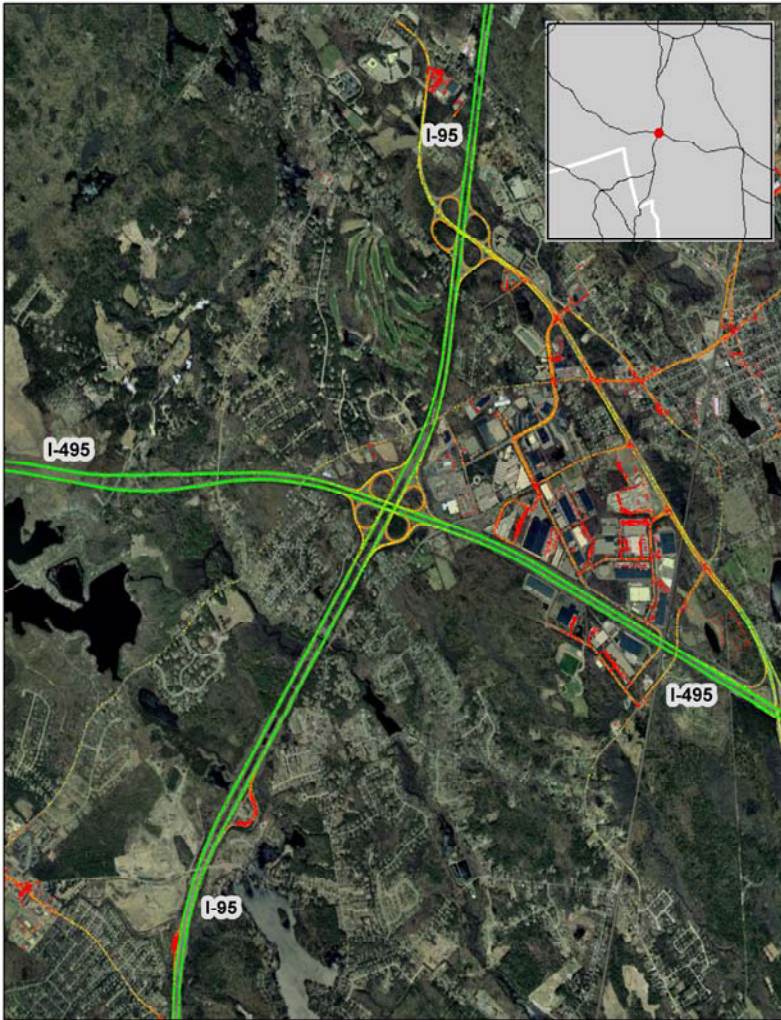

Boston, MA: I-495 at I-95

Summary

National Ranking by Congestion Index	184
Average Speed	55
Peak Average Speed	55
Nonpeak Average Speed	55
Nonpeak/Peak Ratio	1.00

Average Speed by Time of Day
I-495 at I-95