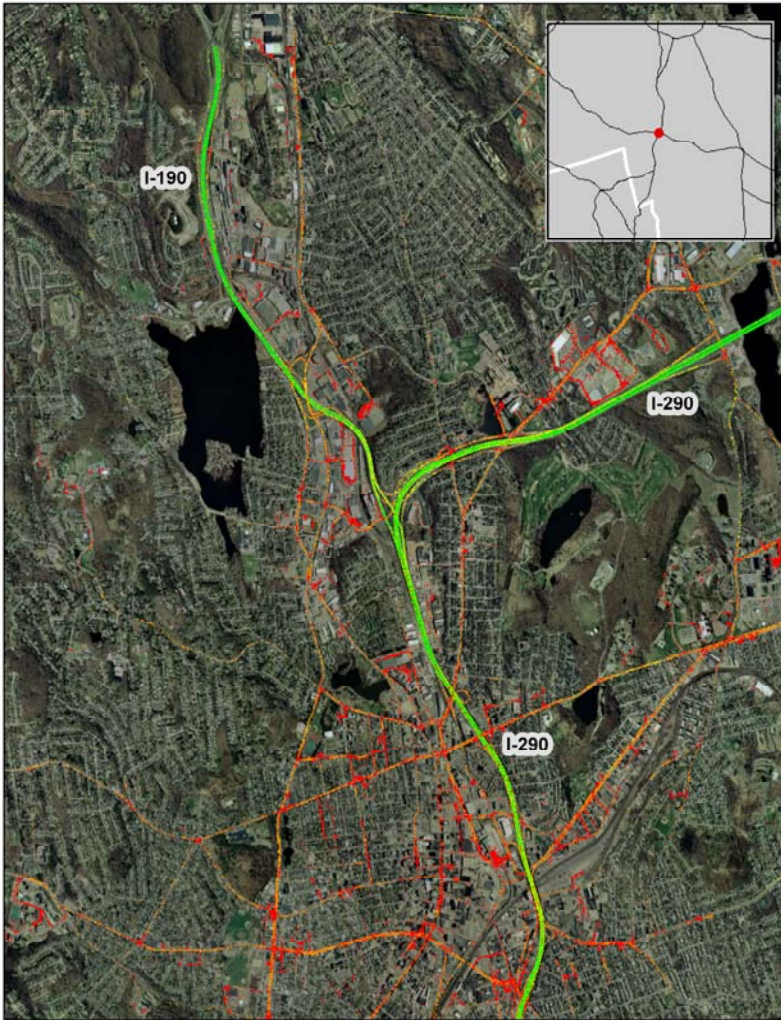

Boston, MA: I-190 at I-290

Summary

National Ranking by
Congestion Index

129

Average Speed

52

Peak Average Speed

48

Nonpeak Average
Speed

54

Nonpeak/Peak Ratio

1.13

Average Speed by Time of Day I-190 at I-290