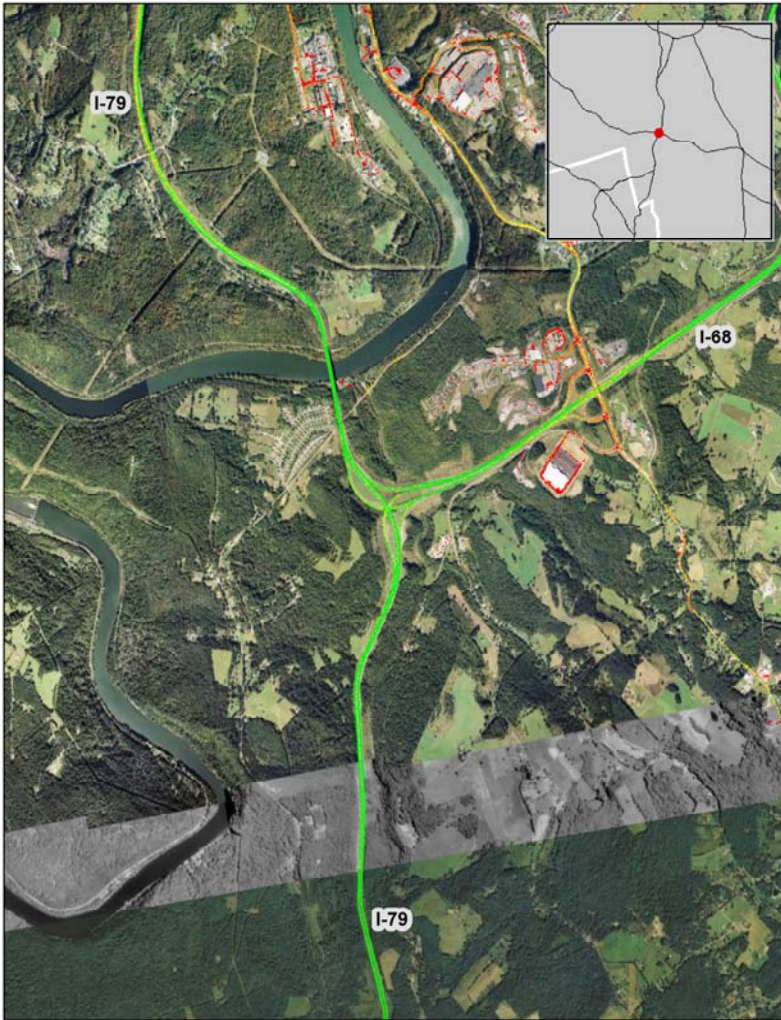

# Near Morgantown, WV: I-79 at I-68

## Summary

National Ranking by Congestion Index	<b>230</b>
Average Speed	<b>55</b>
Peak Average Speed	<b>55</b>
Nonpeak Average Speed	<b>55</b>
Nonpeak/Peak Ratio	<b>1.00</b>

## Average Speed by Time of Day I-79 at I-68