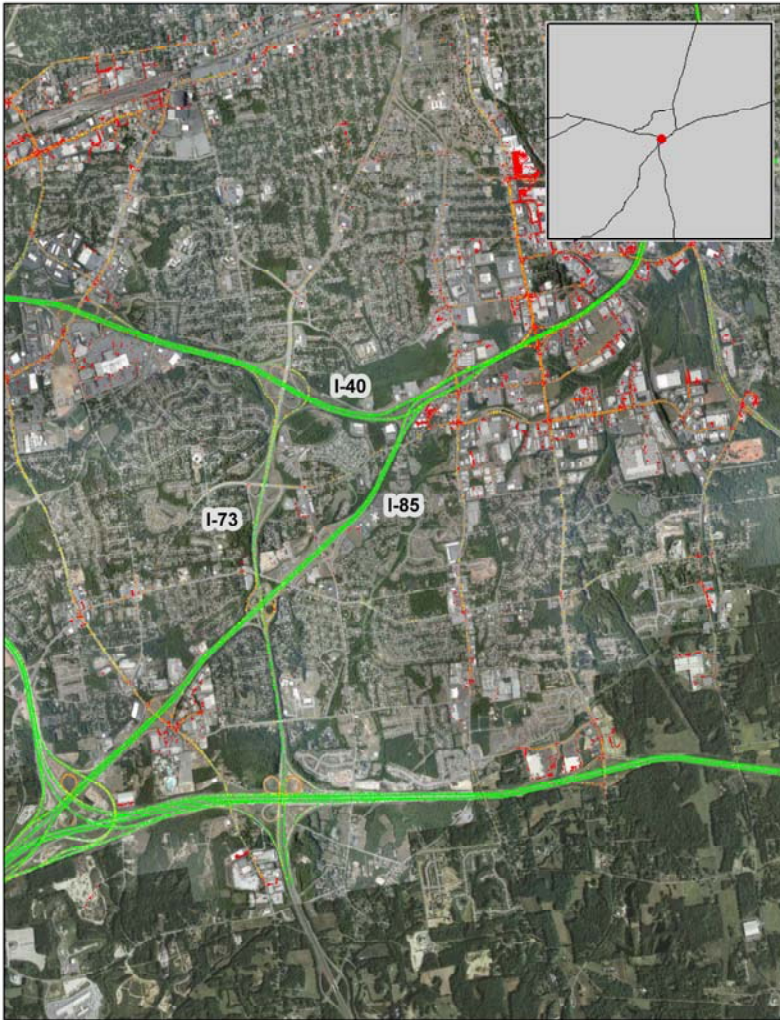

Greensboro, NC: I-40 at I-73/I-85

Summary

National Ranking by Congestion Index	172
Average Speed	55
Peak Average Speed	55
Nonpeak Average Speed	55
Nonpeak/Peak Ratio	1.00

**Average Speed by Time of Day
I-40 at I-73/I-85**