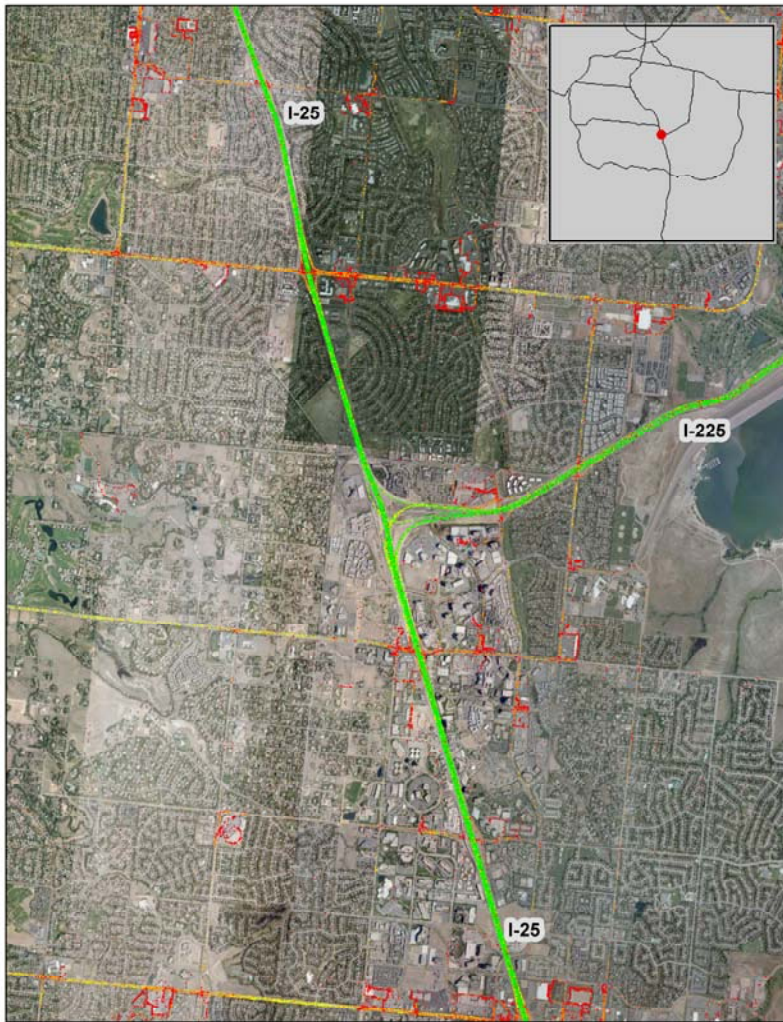

Denver, CO: I-25 at I-225

Summary

| | |
|--------------------------------------|------|
| National Ranking by Congestion Index | 127 |
| Average Speed | 52 |
| Peak Average Speed | 46 |
| Nonpeak Average Speed | 55 |
| Nonpeak/Peak Ratio | 1.19 |

**Average Speed by Time of Day
I-25 at I-225**