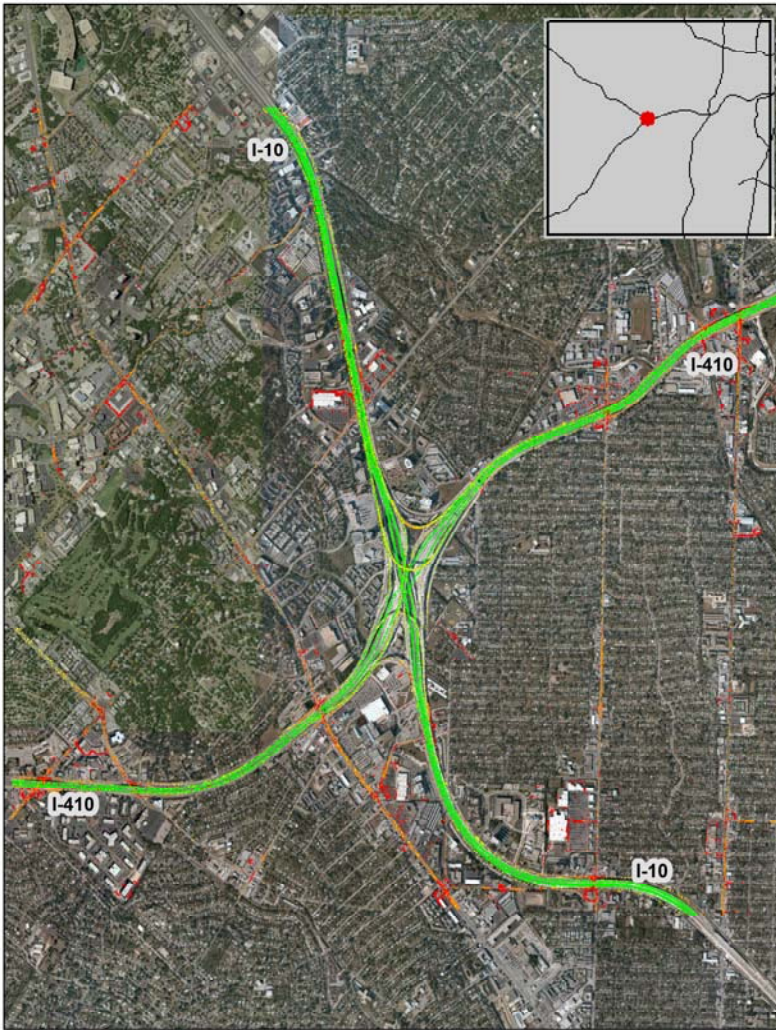

San Antonio, TX: I-10 at I-410 (North)

Summary

National Ranking by Congestion Index	142
Average Speed	53
Peak Average Speed	50
Nonpeak Average Speed	55
Nonpeak/Peak Ratio	1.10

Average Speed by Time of Day
I-10 at I-410 (North)